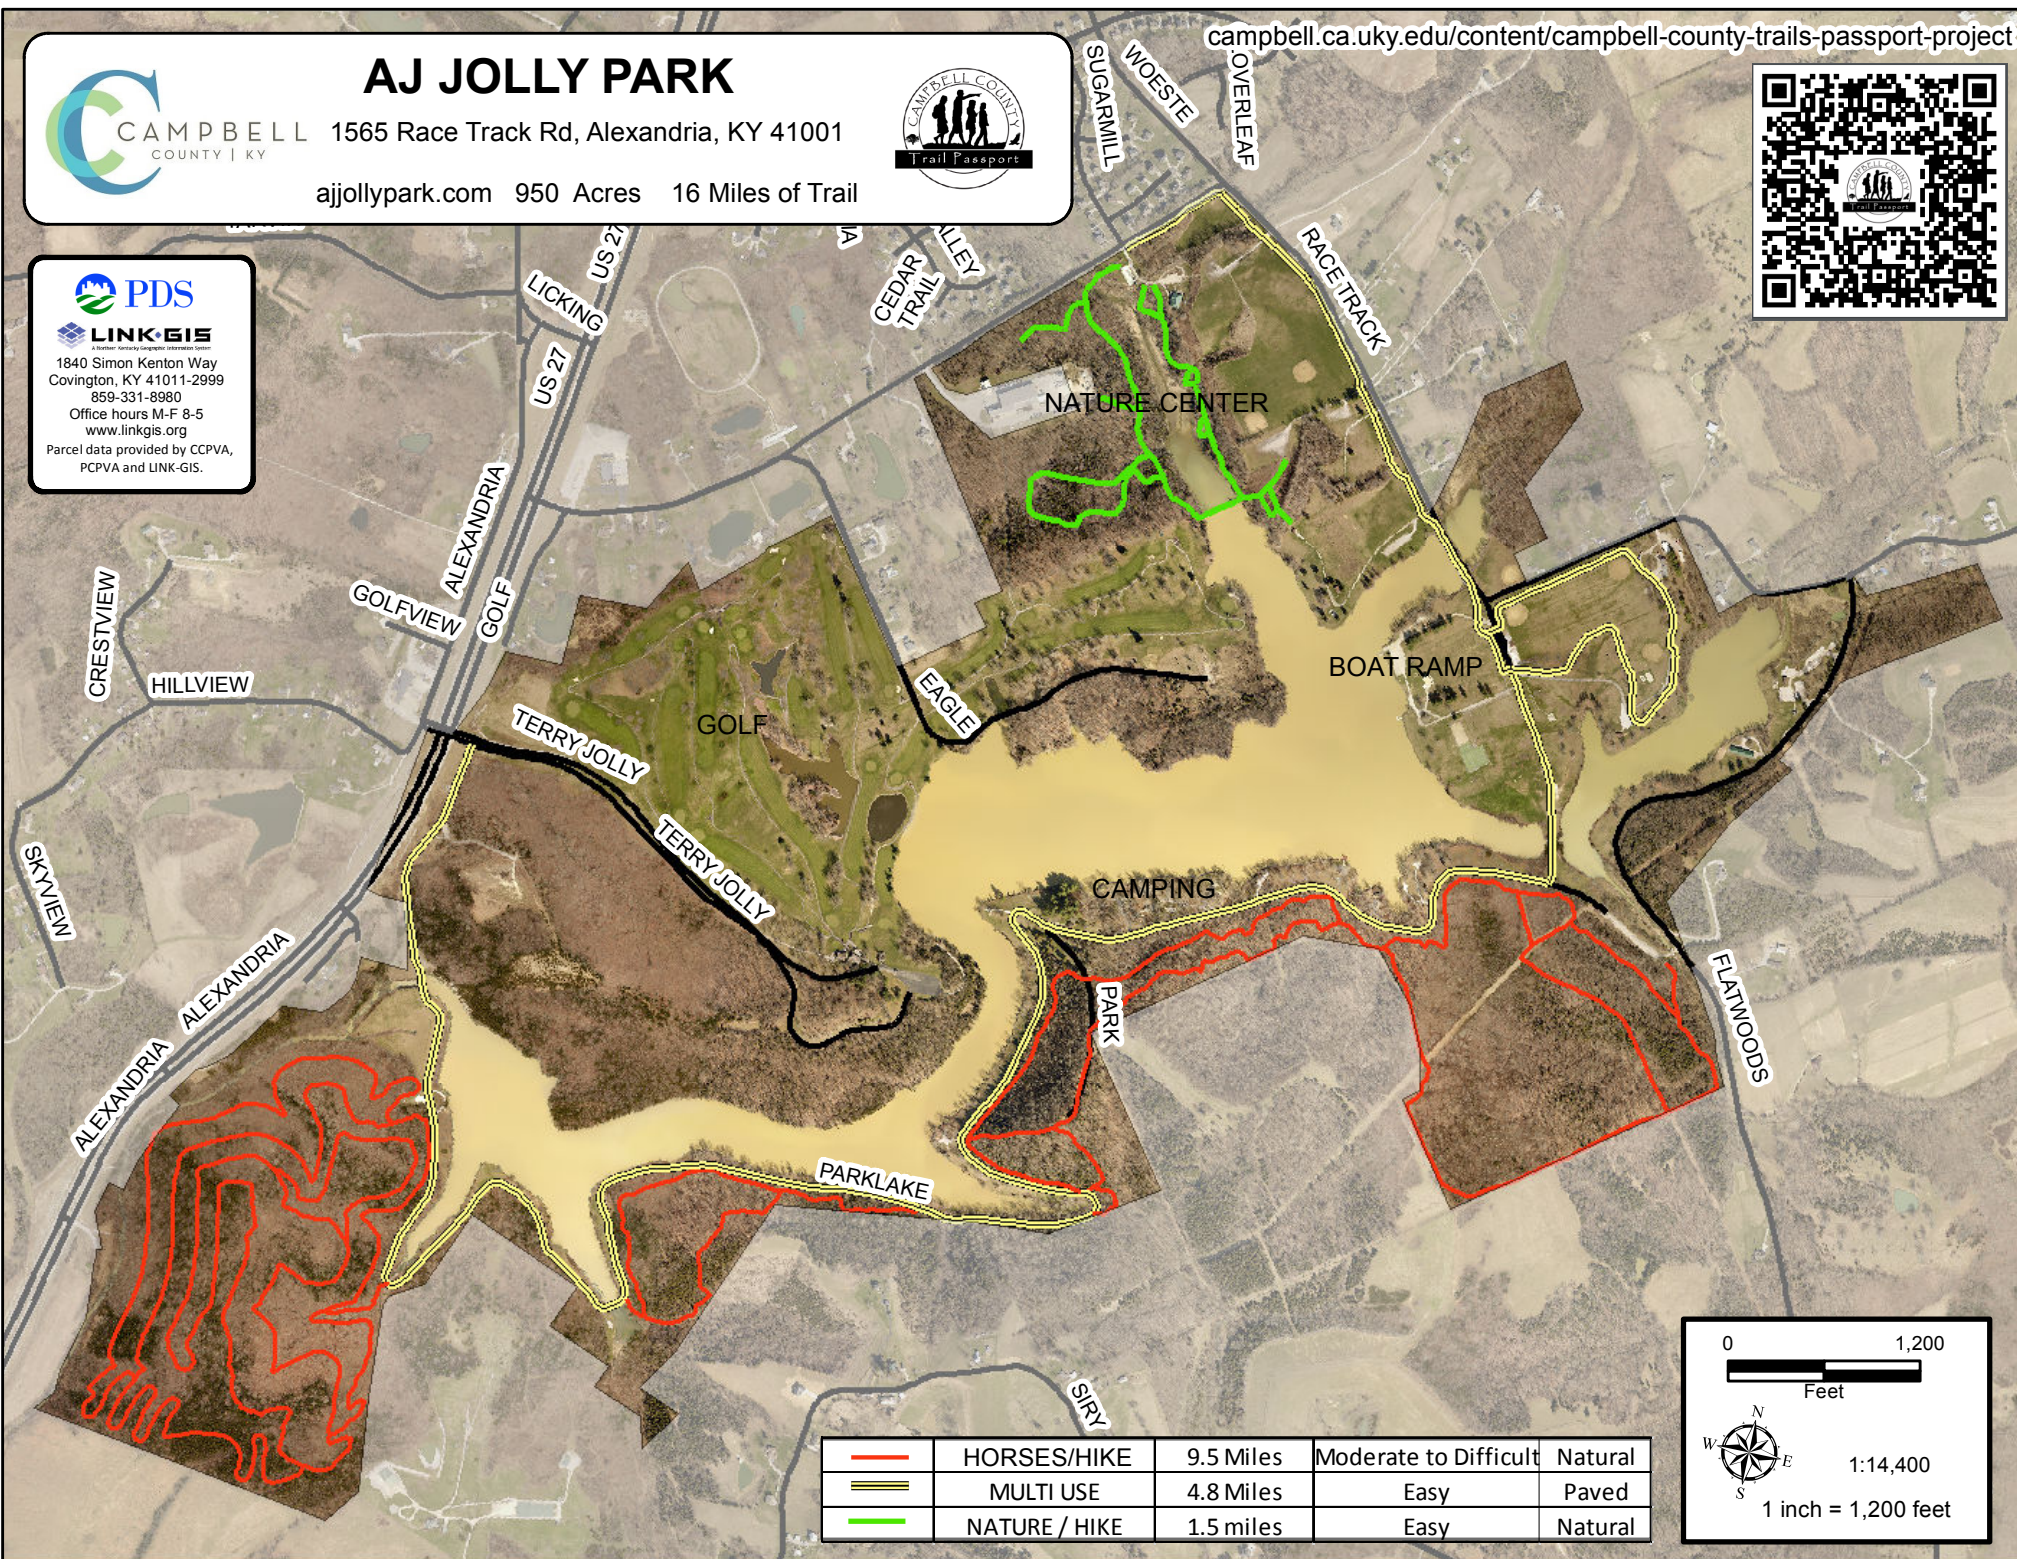

CAMPBELL COUNTY | KY 1565 Race Track Rd, Alexandria, KY 41001

ajjollypark.com 950 Acres 16 Miles of Trail

campbell.ca.uky.edu/content/campbell-county-trails-passport-project

PDS
LINK-GIS
 1840 Simon Kenton Way
 Covington, KY 41011-2999
 859-331-8980
 Office hours M-F 8-5
 www.linkgis.org
 Parcel data provided by CCPVA,
 PCPVA and LINK-GIS.

	HORSES/HIKE	9.5 Miles	Moderate to Difficult	Natural
	MULTI USE	4.8 Miles	Easy	Paved
	NATURE / HIKE	1.5 miles	Easy	Natural

0 1,200
 Feet

 1:14,400
 1 inch = 1,200 feet