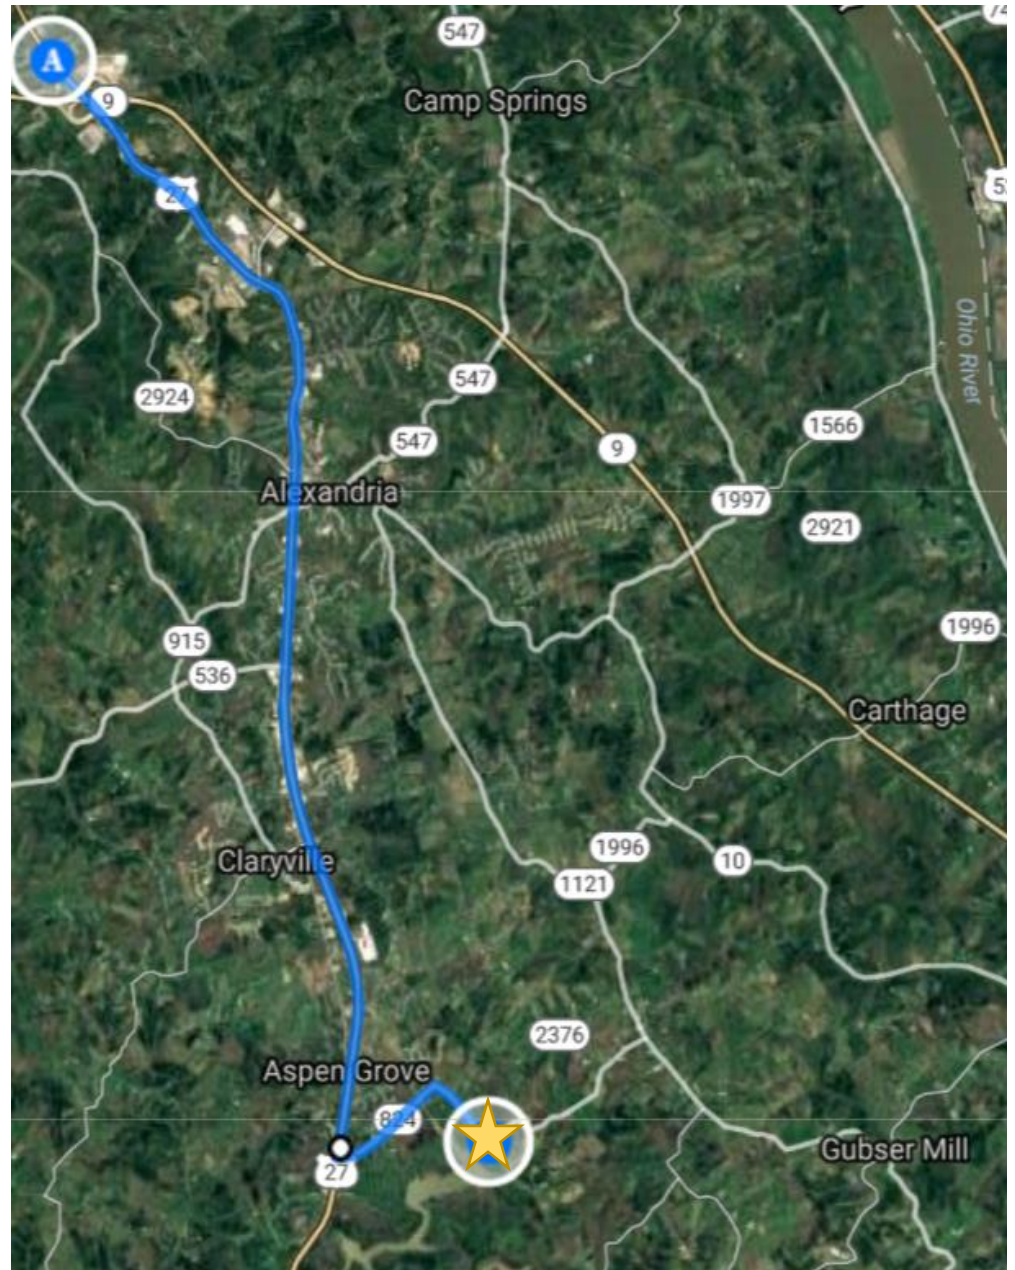

Driving South on US-27 Highway (Safe Route)

Drive 11 mi, 15 minutes

A 4929 Alexandria Pike, Cold Spring, KY 41076, USA

Head southeast on US-27 S/Alexandria Pike toward Rose PI Pass by Frisch's Big Boy (on the right)

9.11 mi

↶ Turn left onto KY-824 E

1.51 mi

↷ Slight right onto AJ Jolly Park Entrance Rd

85 ft

★ AJ Jolly Park Entrance Road, Alexandria, KY 41001, USA

Driving North on US-27 Highway (Safe Route)

Drive 5 mi, 6 minutes

Driving South on AA Highway (Safe Route)

Drive 14 mi, 19 minutes

A 1100 AA Highway, Wilder, KY 41071, USA

5.78 mi, 7 minutes

Head southeast on KY-9 S toward Rosewood Dr

5.25 mi

Turn right onto KY-709

0.500 mi

Driving North on AA Highway (Safe Route)

Drive 22 mi, 26 minutes

A 15184 AA Highway, Butler, KY 41006, USA

13.4 mi, 14 minutes

Head north on KY-9 N toward Short Ivor Rd

12.9 mi

Turn left onto KY-709

0.507 mi