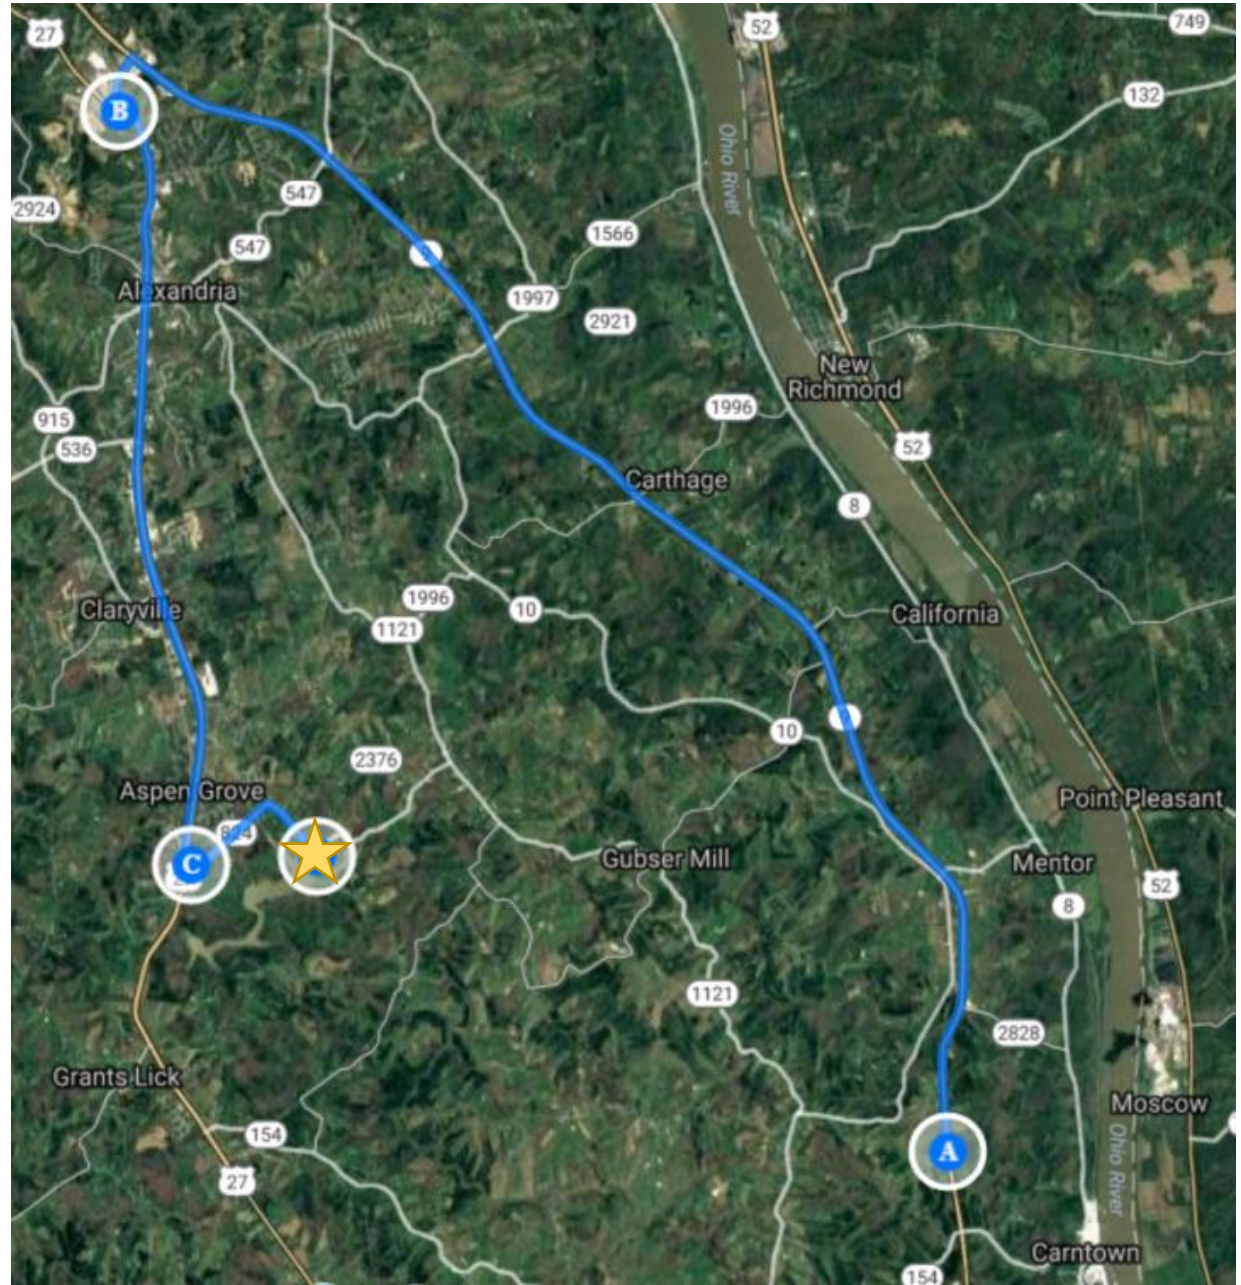

Driving South on AA Highway (Safe Route)

Drive 14 mi, 19 minutes

A 1100 AA Highway, Wilder, KY 41071, USA

5.78 mi, 7 minutes

Head southeast on KY-9 S toward Rosewood Dr

5.25 mi

Turn right onto KY-709

0.500 mi

Driving North on AA Highway (Safe Route)

Drive 22 mi, 26 minutes

A 15184 AA Highway, Butler, KY 41006, USA

13.4 mi, 14 minutes

Head north on KY-9 N toward Short Ivor Rd

12.9 mi

Turn left onto KY-709

0.507 mi

390 ft

C 1020-1040 Race Track Rd, Alexandria, KY 41001, USA

1.49 mi, 2 minutes

Head east on KY-824 E toward Eagle View

1.44 mi

Slight right onto AJ Jolly Park Entrance Rd

262 ft

 AJ Jolly Park Entrance Road, Alexandria, KY 41001, USA

Driving North on AA Highway (Unsafe Route)

Drive 11 mi, 16 minutes

A 14486 AA Highway, Butler, KY 41006, USA

Head north on KY-9 N toward KY-154 E

3.26 mi

↶ Turn left onto KY-735 W

256 ft

↷ Turn right onto KY-10 W