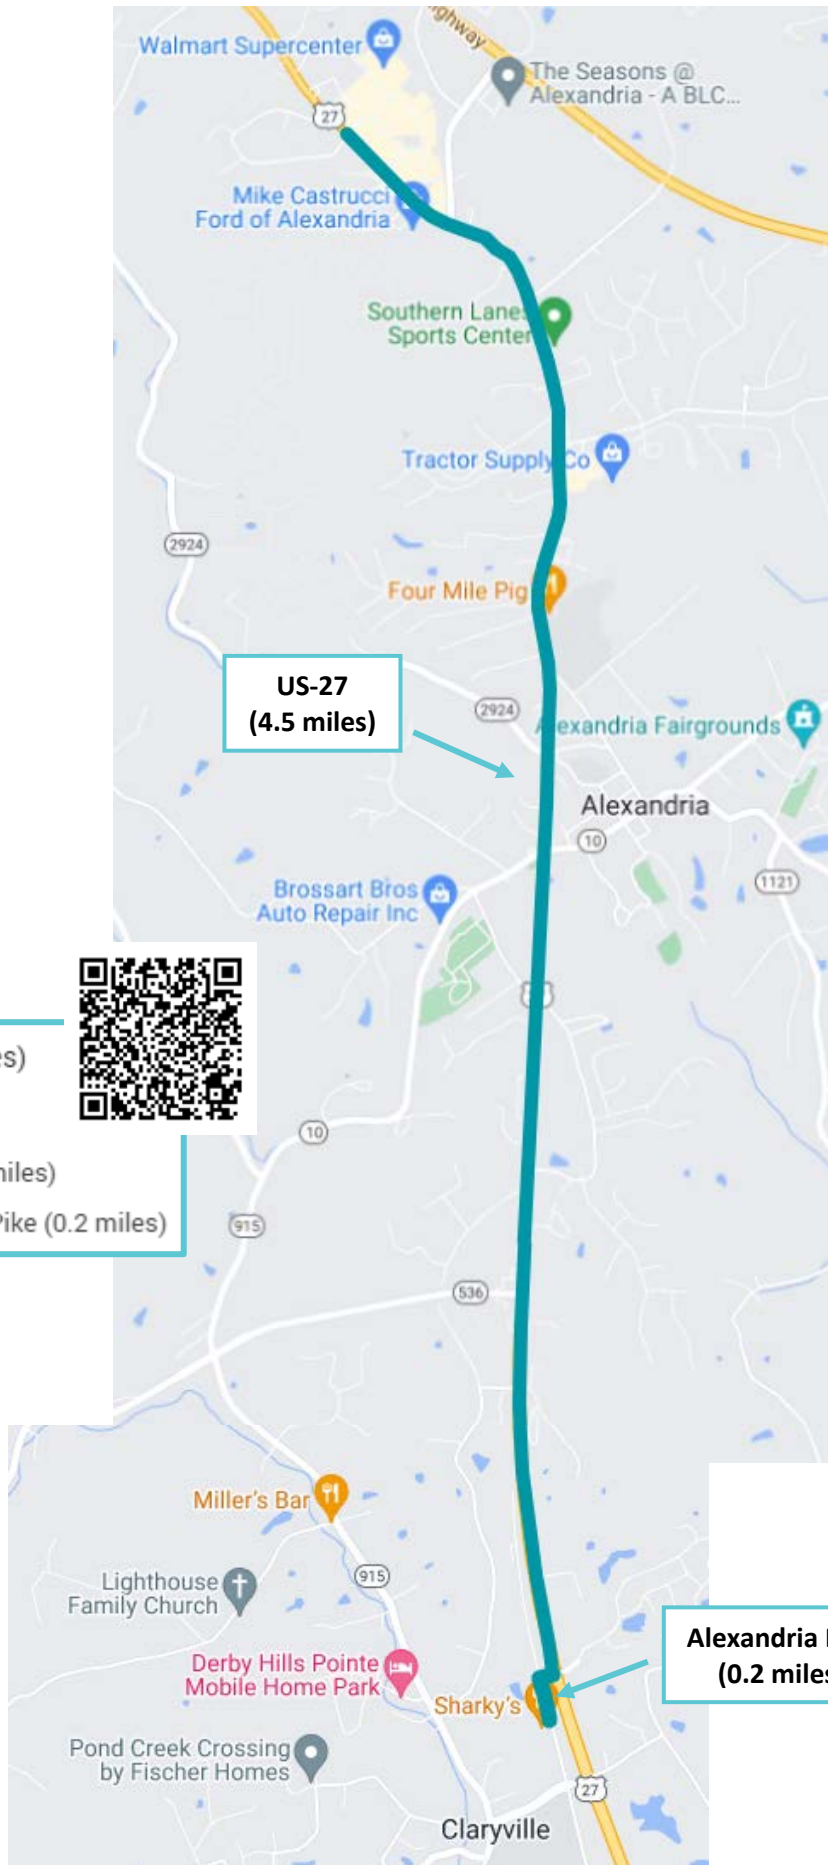

Tollgate Road
(2.5 miles)

US-27
(1.7 miles)

KEY:

Route 3 (5 miles)

 W Low Gap Road (0.7 miles)

 Tollgate Road (2.5 miles)

 US-27 (1.7 miles)

Campbell County Trash for Cash Route 4

KEY:

Route 4 (5 miles)

- W Low Gap Road (0.7 miles)
- Tollgate Road (2.8 miles)
- Breckenridge Drive (0.8 miles)
- Gilbert Ridge Road (0.5 miles)

Campbell County Trash for Cash Route 5

Campbell County Trash for Cash Route 6

KEY:

✓ Route 6 (5 miles)

📍 US-27 (4.5 miles)

📍 Alexandria Pike (0.2 miles)

Alexandria Pike
(0.2 miles)

Campbell County Trash for Cash Route 7

KEY:

Route 7 (5 miles)