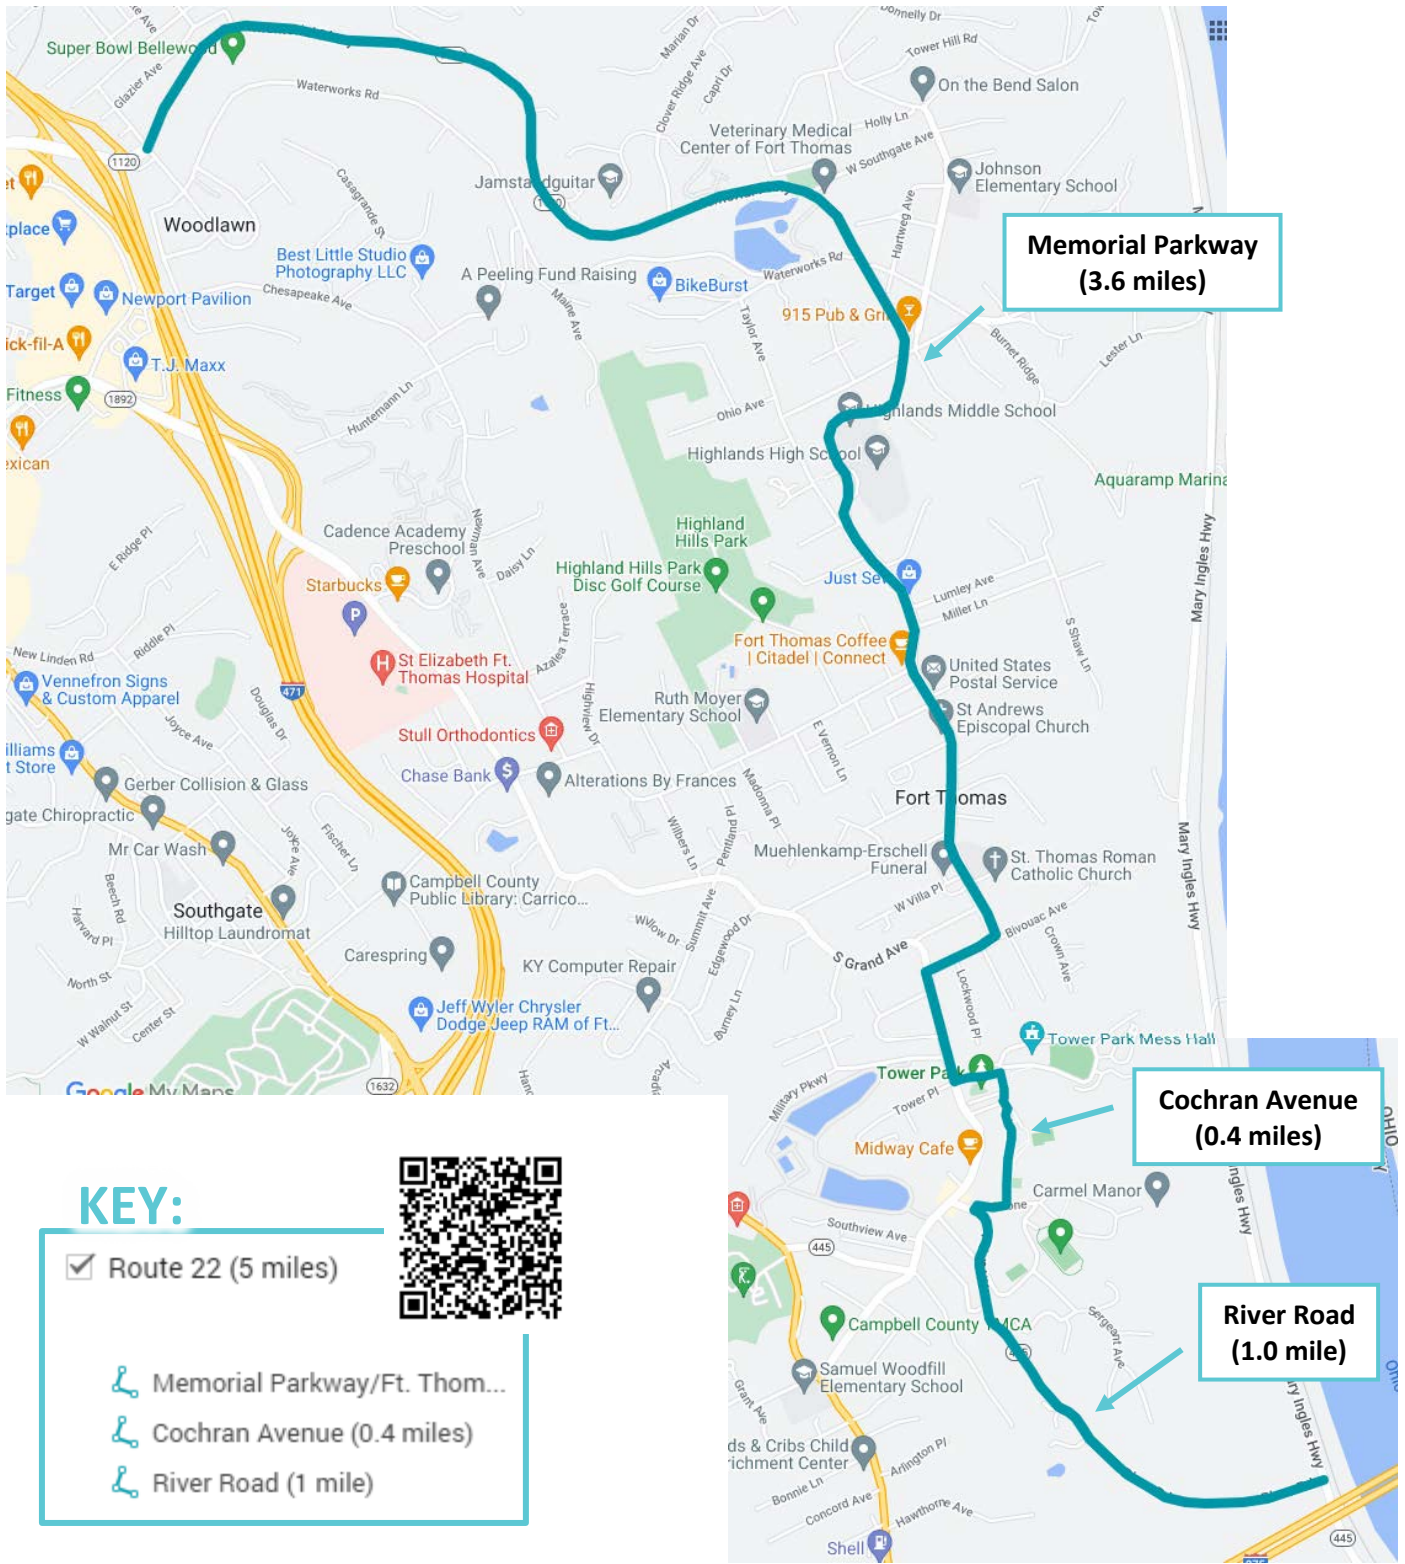

Campbell County Trash for Cash Route 22

**Memorial Parkway
(3.6 miles)**

**Cochran Avenue
(0.4 miles)**

**River Road
(1.0 mile)**

KEY:

- ☒ Route 22 (5 miles)
- Memorial Parkway/Ft. Thom...
- Cochran Avenue (0.4 miles)
- River Road (1 mile)