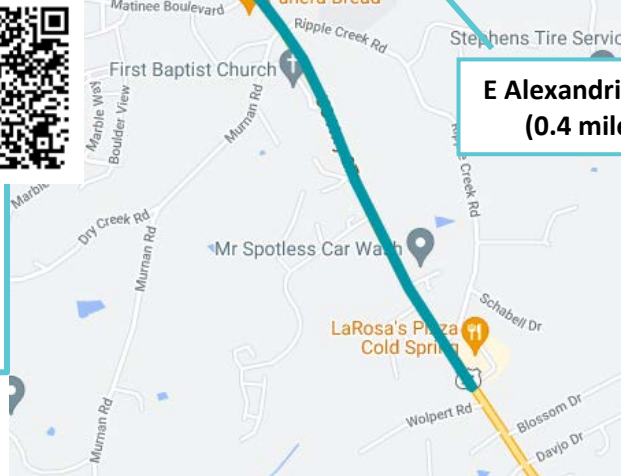

KEY:

Route 12 (5 miles)

 California Crossroads (0.8 mi...)

 Flagg Springs Pike (4.2 miles)

**US-27
(2.5 miles)**

**Dodsworth Lane
(2.0 miles)**

**E Alexandria Pike
(0.4 miles)**

KEY:

Route 13 (5 miles)

Dodsworth Lane (2 miles)

E Alexandria Pike (0.4 miles)

US-27 (2.5 miles)

KEY:

✓ Route 14 (5 miles)

- Industrial Road (2.2 miles)
- Dodsworth Lane (2 miles)
- Alexandria Pike (0.4 miles)
- US-27 (0.7 miles)

**Dodsworth Lane
(2.0 miles)**

**Industrial Road
(2.2 miles)**

**US-27
(0.7 miles)**

**Alexandria Pike
(0.4 miles)**

**DHS to LES
(0.3 miles)**

**Clay Street
(0.3 miles)**

**7th Avenue
(0.2 miles)**

**KY-8
(0.9 miles)**

**Dayton Pike/Ft. Thomas Avenue
(2.0 miles)**

KEY:

Route 15 (5 miles)

- KY-8 (0.9 miles)
- Tower Hill Road (0.7 miles)
- Dayton Pike/Ft. Thomas Ave...
- 7th Avenue (0.2 miles)
- Clay Street (0.3 miles)
- DHS to LES (0.3 miles)