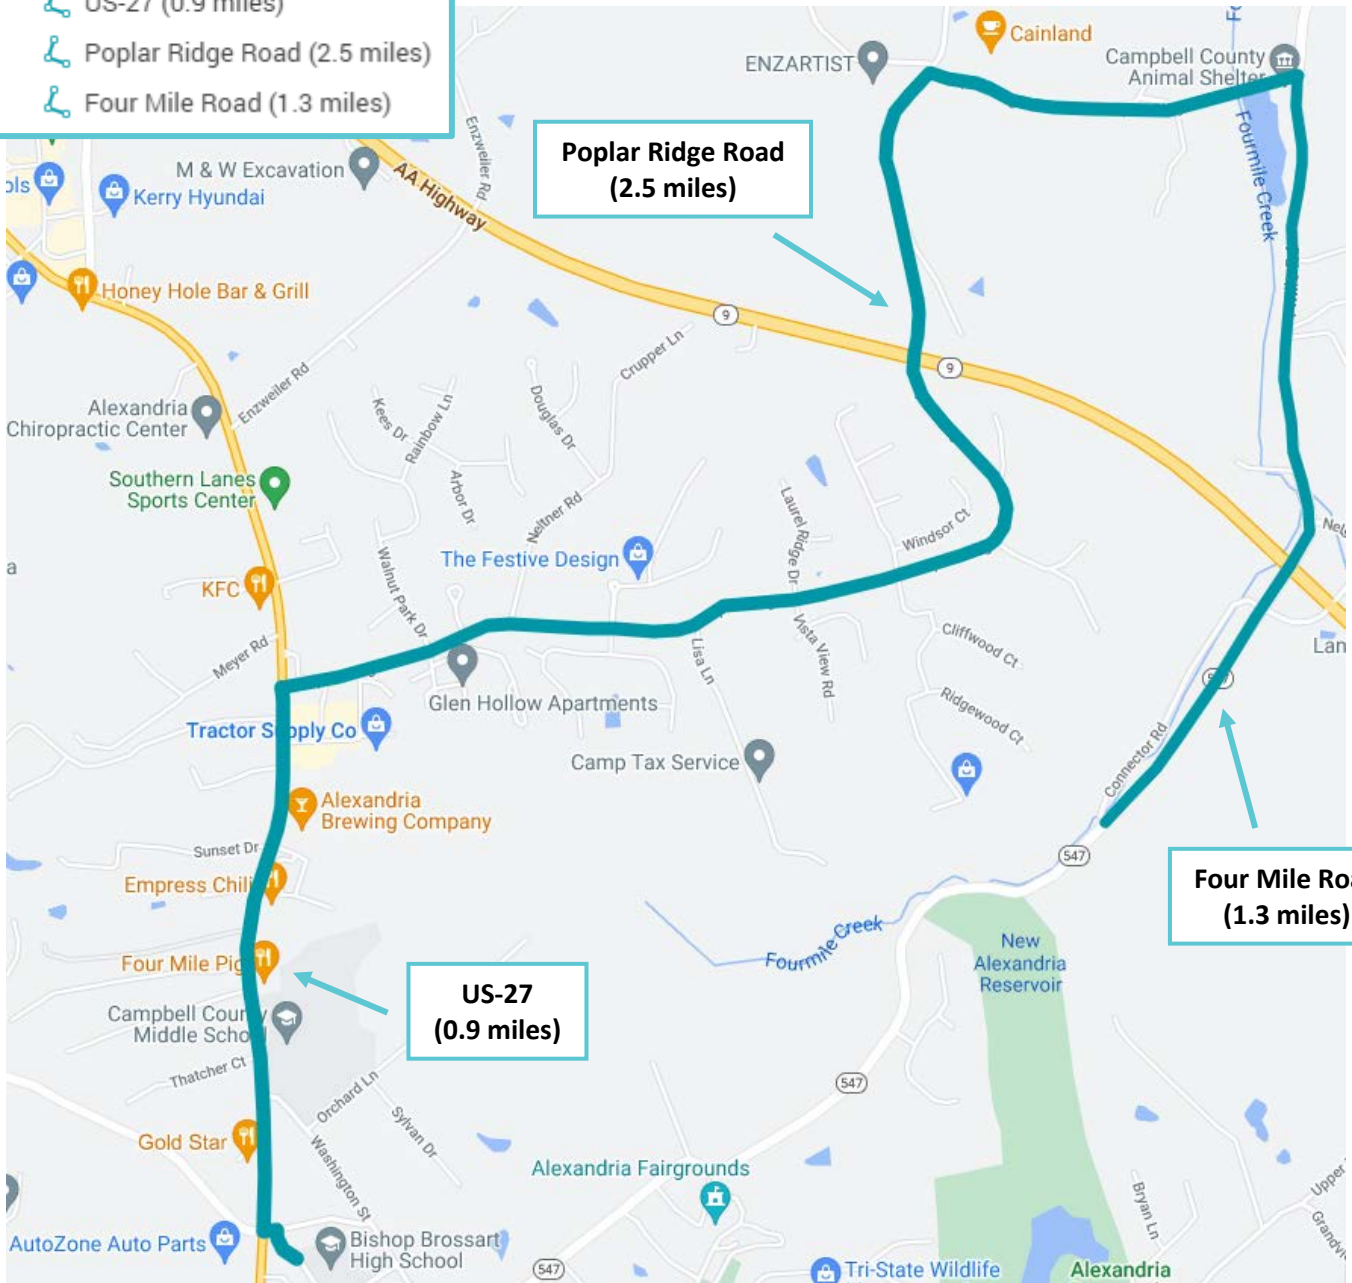

US-27 (0.6 miles)

KY-536 (0.9 miles)

S Licking Pike (3.3 miles)

Campbell County Trash for Cash Route 9

KEY:

Route 10 (5 miles)

US-27 (0.9 miles)

Poplar Ridge Road (2.5 miles)

Four Mile Road (1.3 miles)

KEY:

Route 11 (5 miles)

- Taylor Avenue (0.6 miles)
- 6th Avenue (0.7 miles)
- 5th Avenue (0.4 miles)
- Main Street (0.1 miles)
- Dayton Pike/Ft. Thomas Ave...
- Covert Run Pike (1.6 miles)