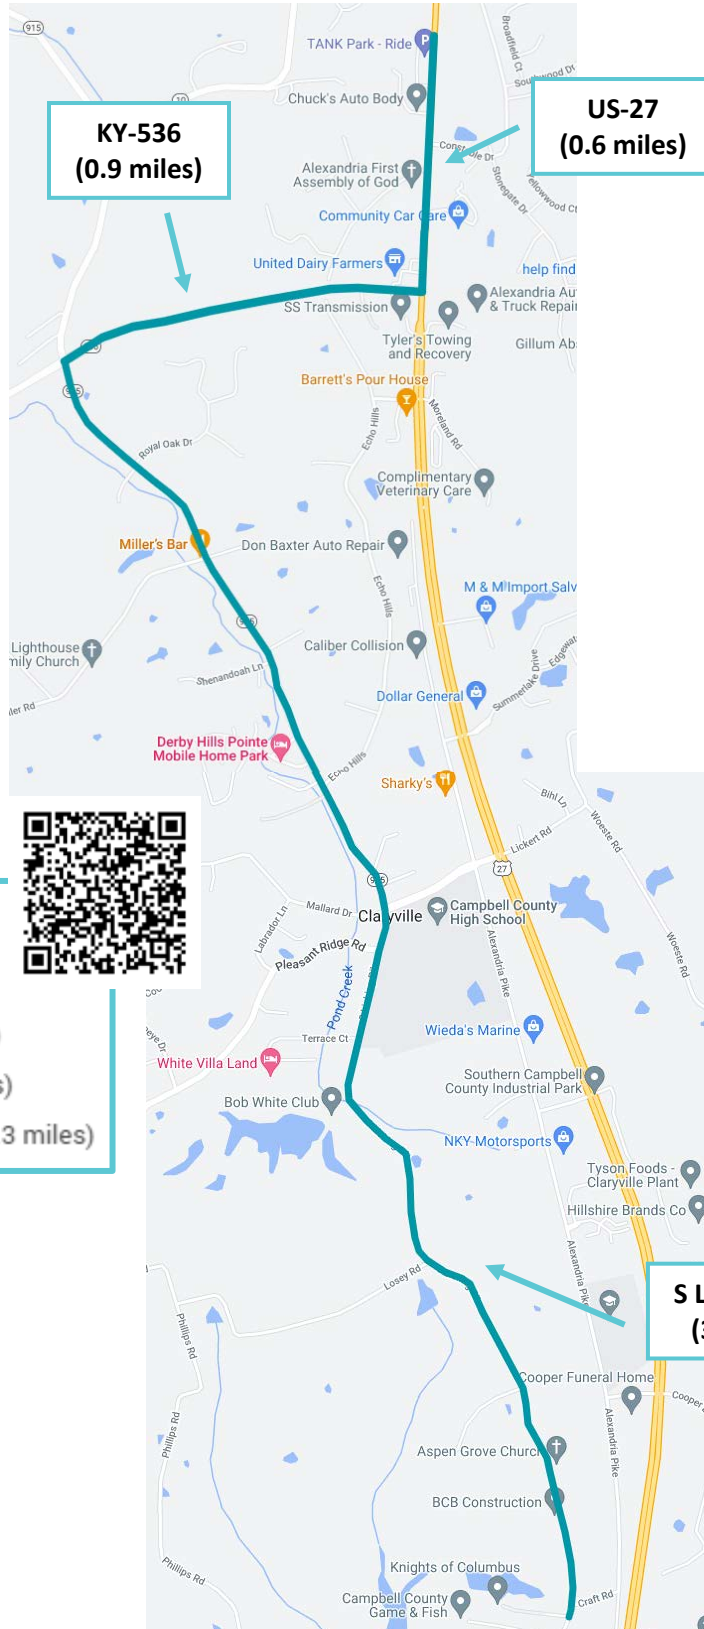

KEY:

Route 4 (5 miles)

- W Low Gap Road (0.7 miles)
- Tollgate Road (2.8 miles)
- Breckenridge Drive (0.8 miles)
- Gilbert Ridge Road (0.5 miles)

Campbell County Trash for Cash Route 5

Campbell County Trash for Cash Route 6

KEY:

✓ Route 6 (5 miles)

📍 US-27 (4.5 miles)

📍 Alexandria Pike (0.2 miles)

Alexandria Pike
(0.2 miles)

Campbell County Trash for Cash Route 7

KEY:

Route 7 (5 miles)

Four Mile Road (1.3 miles)

KEY:

Route 11 (5 miles)

- Taylor Avenue (0.6 miles)
- 6th Avenue (0.7 miles)
- 5th Avenue (0.4 miles)
- Main Street (0.1 miles)
- Dayton Pike/Ft. Thomas Ave...
- Covert Run Pike (1.6 miles)