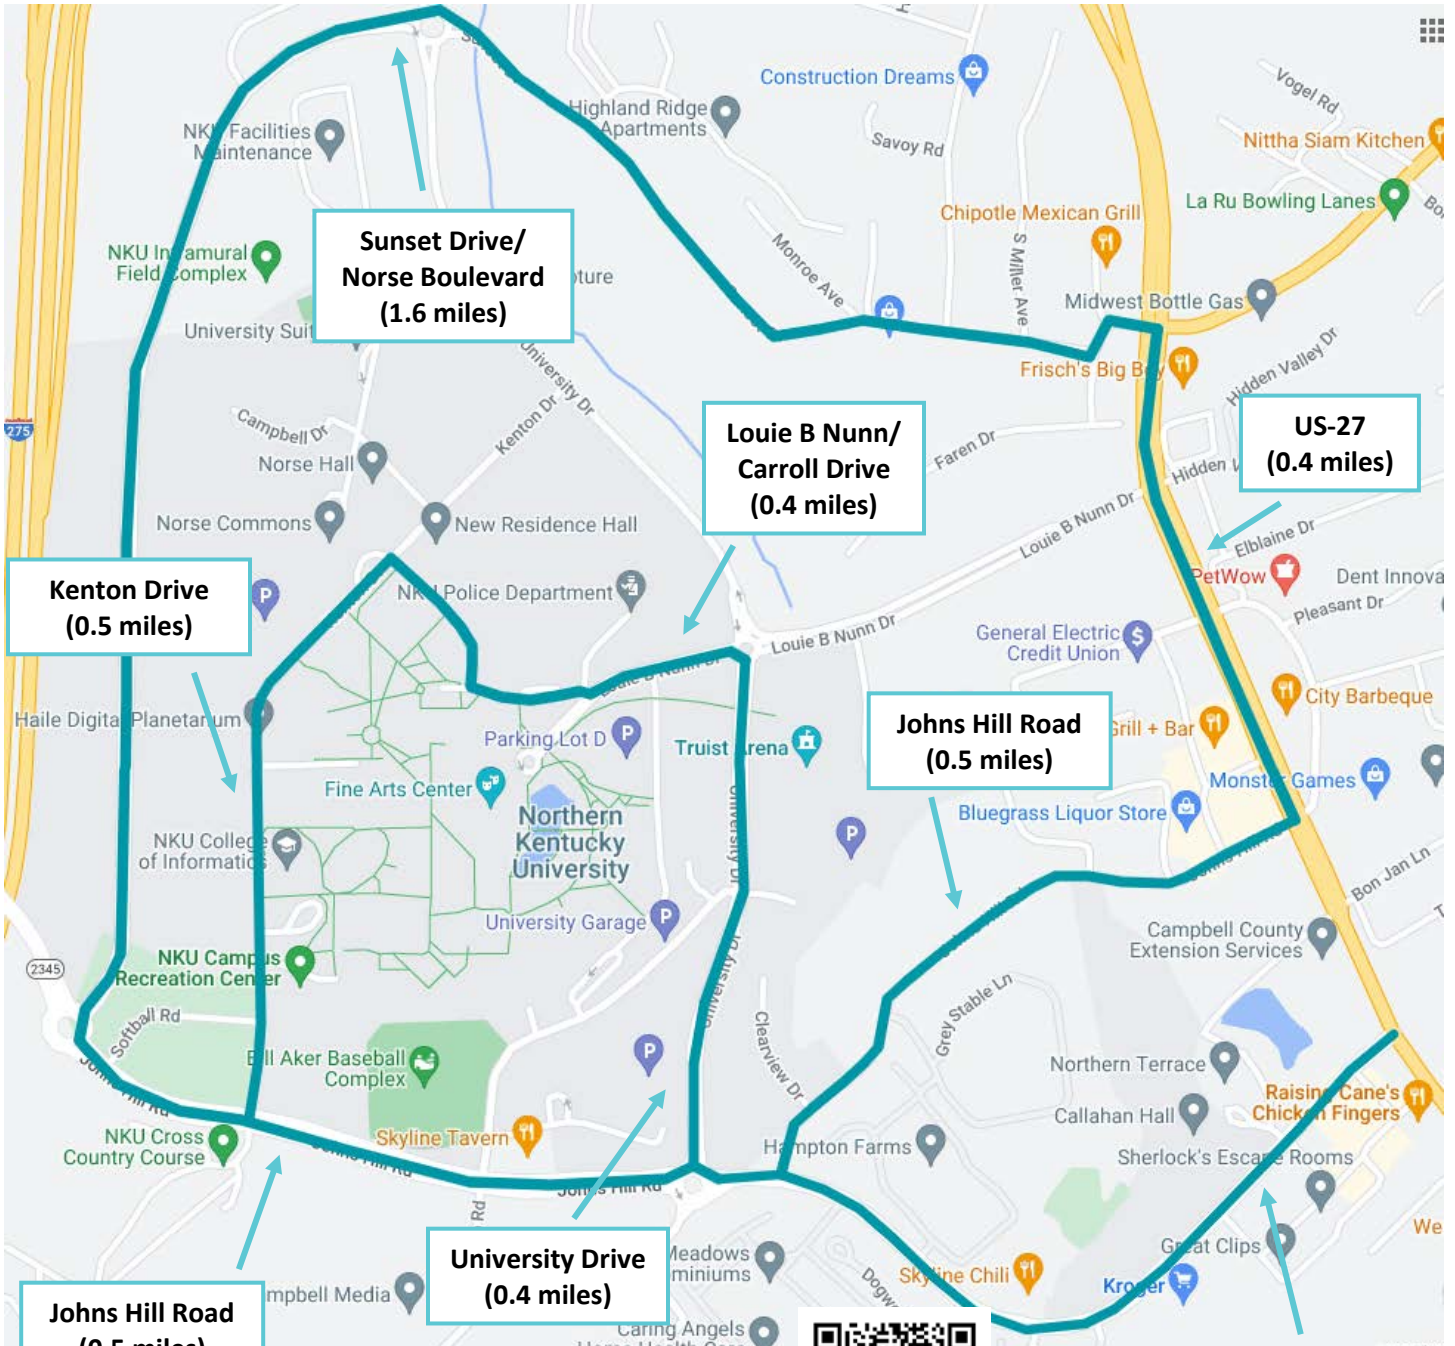

**Dayton Pike/Ft. Thomas Avenue
(2.0 miles)**

KEY:

Route 15 (5 miles)

- KY-8 (0.9 miles)
- Tower Hill Road (0.7 miles)
- Dayton Pike/Ft. Thomas Ave...
- 7th Avenue (0.2 miles)
- Clay Street (0.3 miles)
- DHS to LES (0.3 miles)

KEY:

- Route 18 (5 miles)
- Sunset Drive/Norse Boulevard...
- US-27 (0.4 miles)
- Johns Hill Road (0.5 miles)
- Martha Layne Collins Boulev...
- University Drive (0.4 miles)
- Louie B Nunn Drive/Carroll D...
- Kenton Drive (0.5 miles)
- Johns Hill Road (0.5 miles)