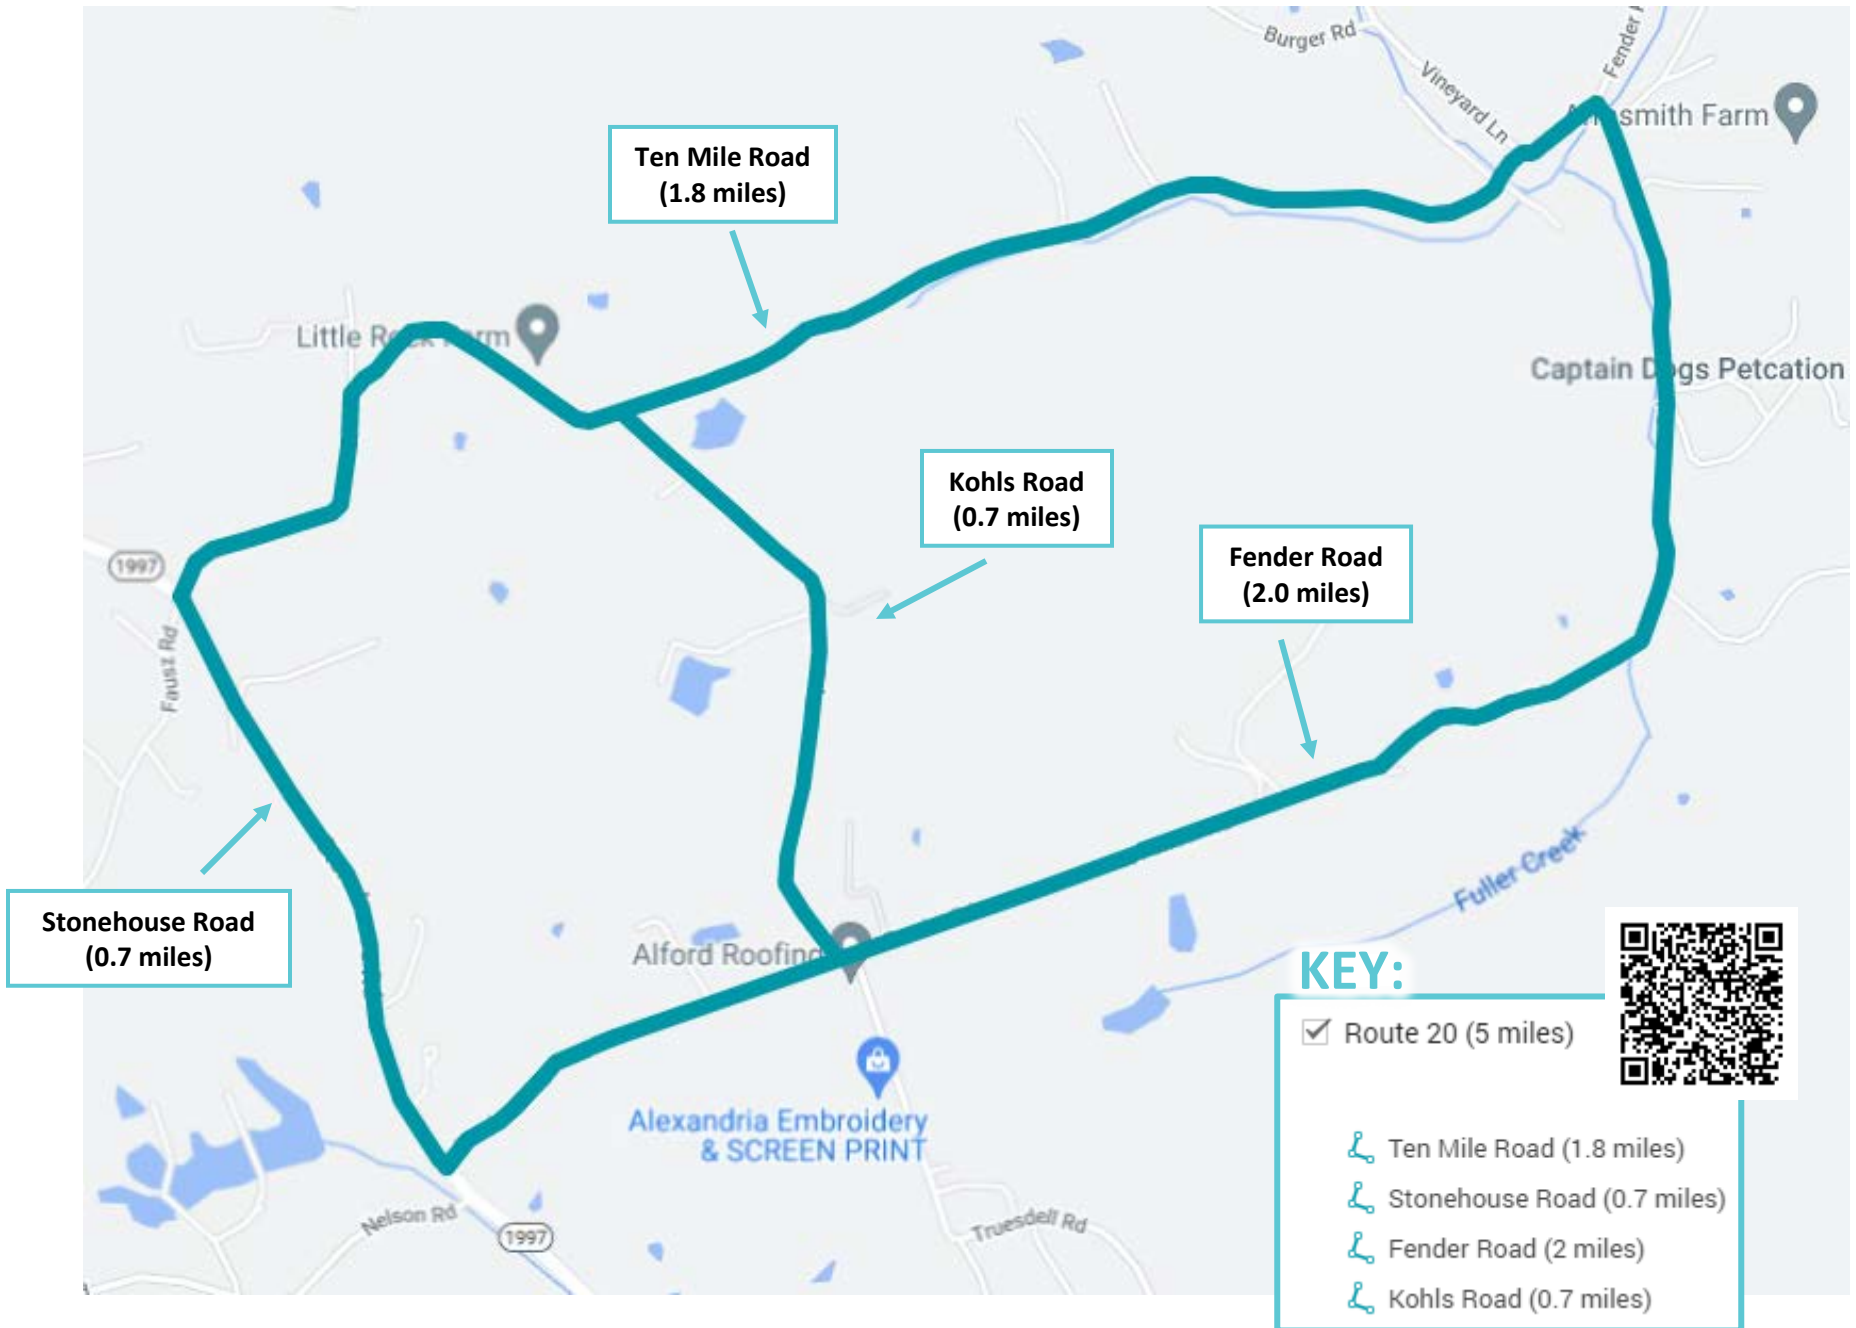

Campbell County Trash for Cash Route 20

KEY:

- Route 21 (5 miles)
- Lowell Street (0.8 miles)
- 3rd Street (0.9 miles)
- Linden Avenue (0.5 miles)
- Pavilion Parkway (0.6 miles)
- Carothers Road (0.4 miles)
- Monmouth Street (0.3 miles)
- 11th Street (0.7 miles)