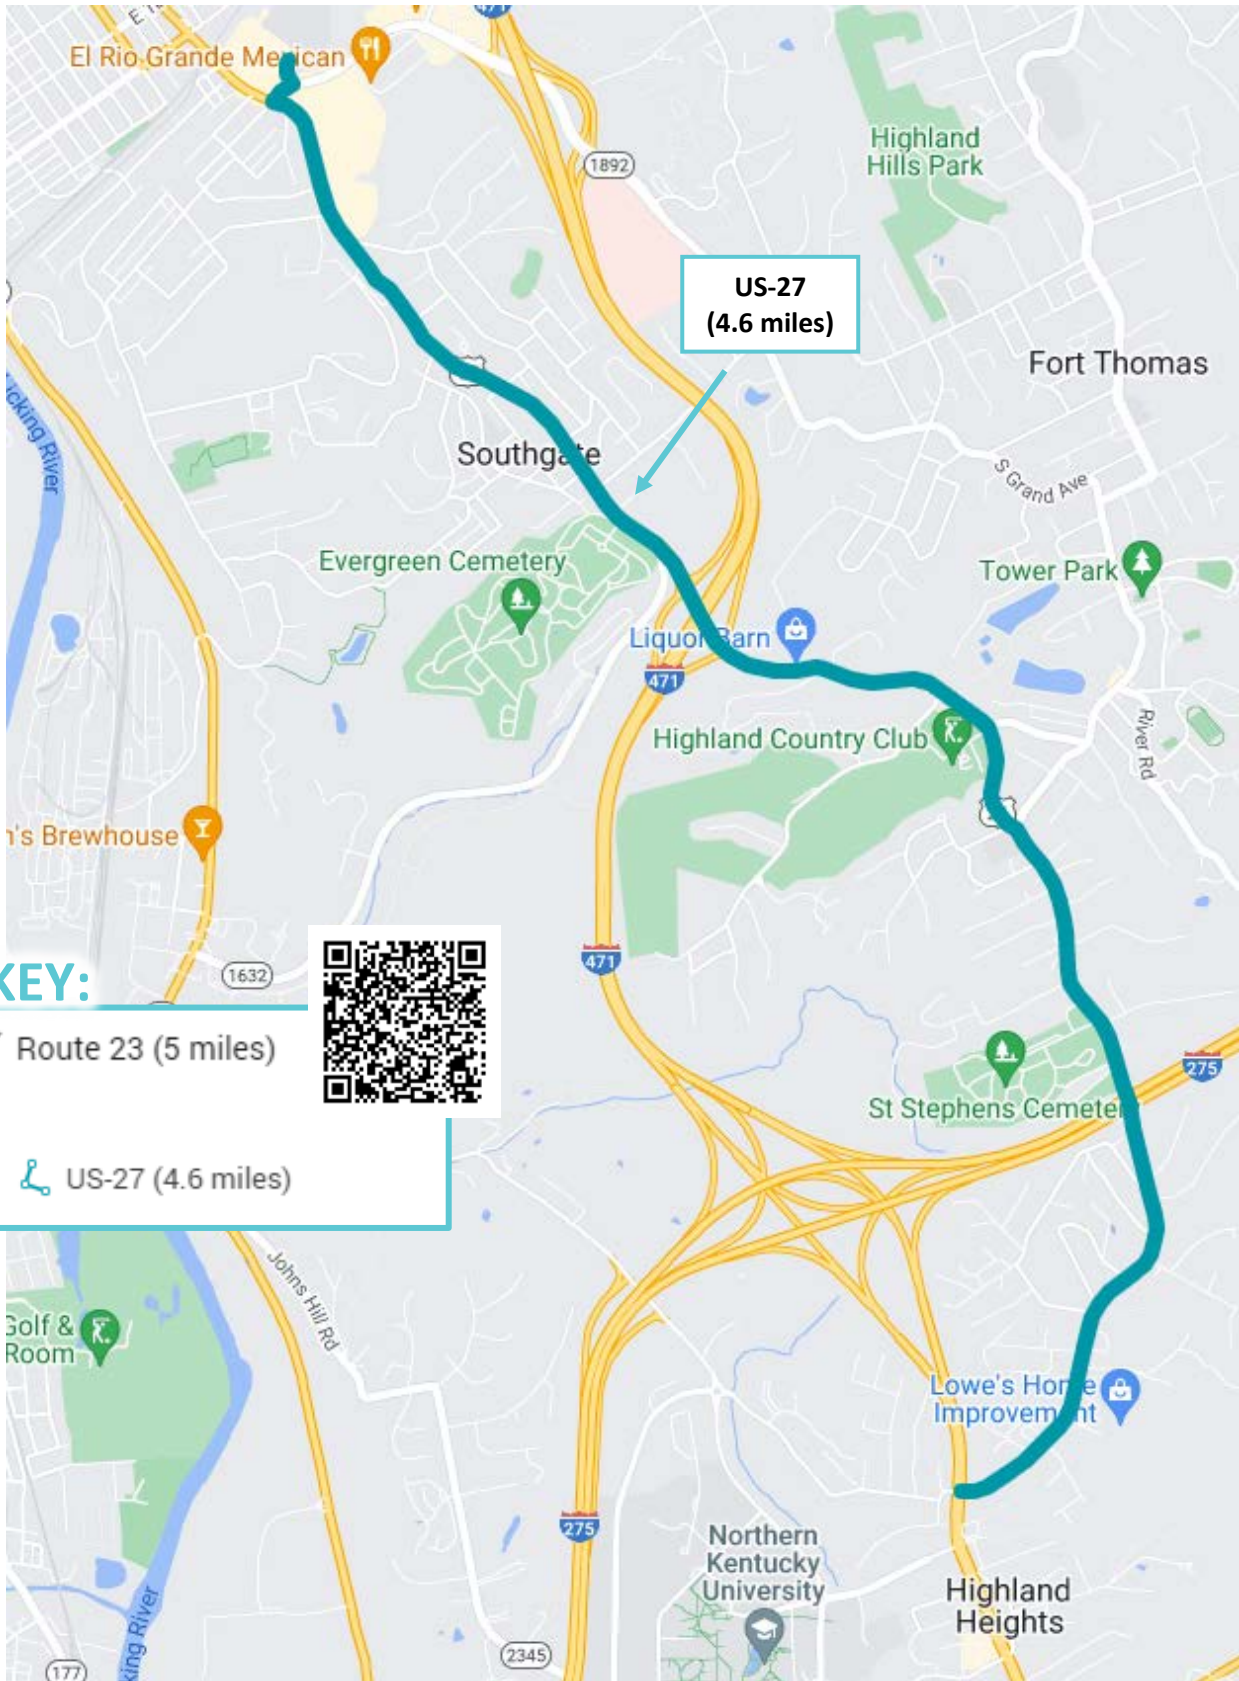

Campbell County Trash for Cash Route 22

**Memorial Parkway
(3.6 miles)**

**Cochran Avenue
(0.4 miles)**

**River Road
(1.0 mile)**

KEY:

- Route 22 (5 miles)
- Memorial Parkway/Ft. Thom...
- Cochran Avenue (0.4 miles)
- River Road (1 mile)

**Mook Road
(1.7 miles)**

**AA Highway
(0.3 miles)**

**Three Mile Road,
University Drive
(2.1 miles)**

KEY:

- Route 26 (5 miles)
-  US-27 (0.7 miles)
-  Mook Road (1.7 miles)
-  AA Highway (0.3 miles)
-  Three Mile Road (1.7 miles)
-  University Drive (0.6 miles)