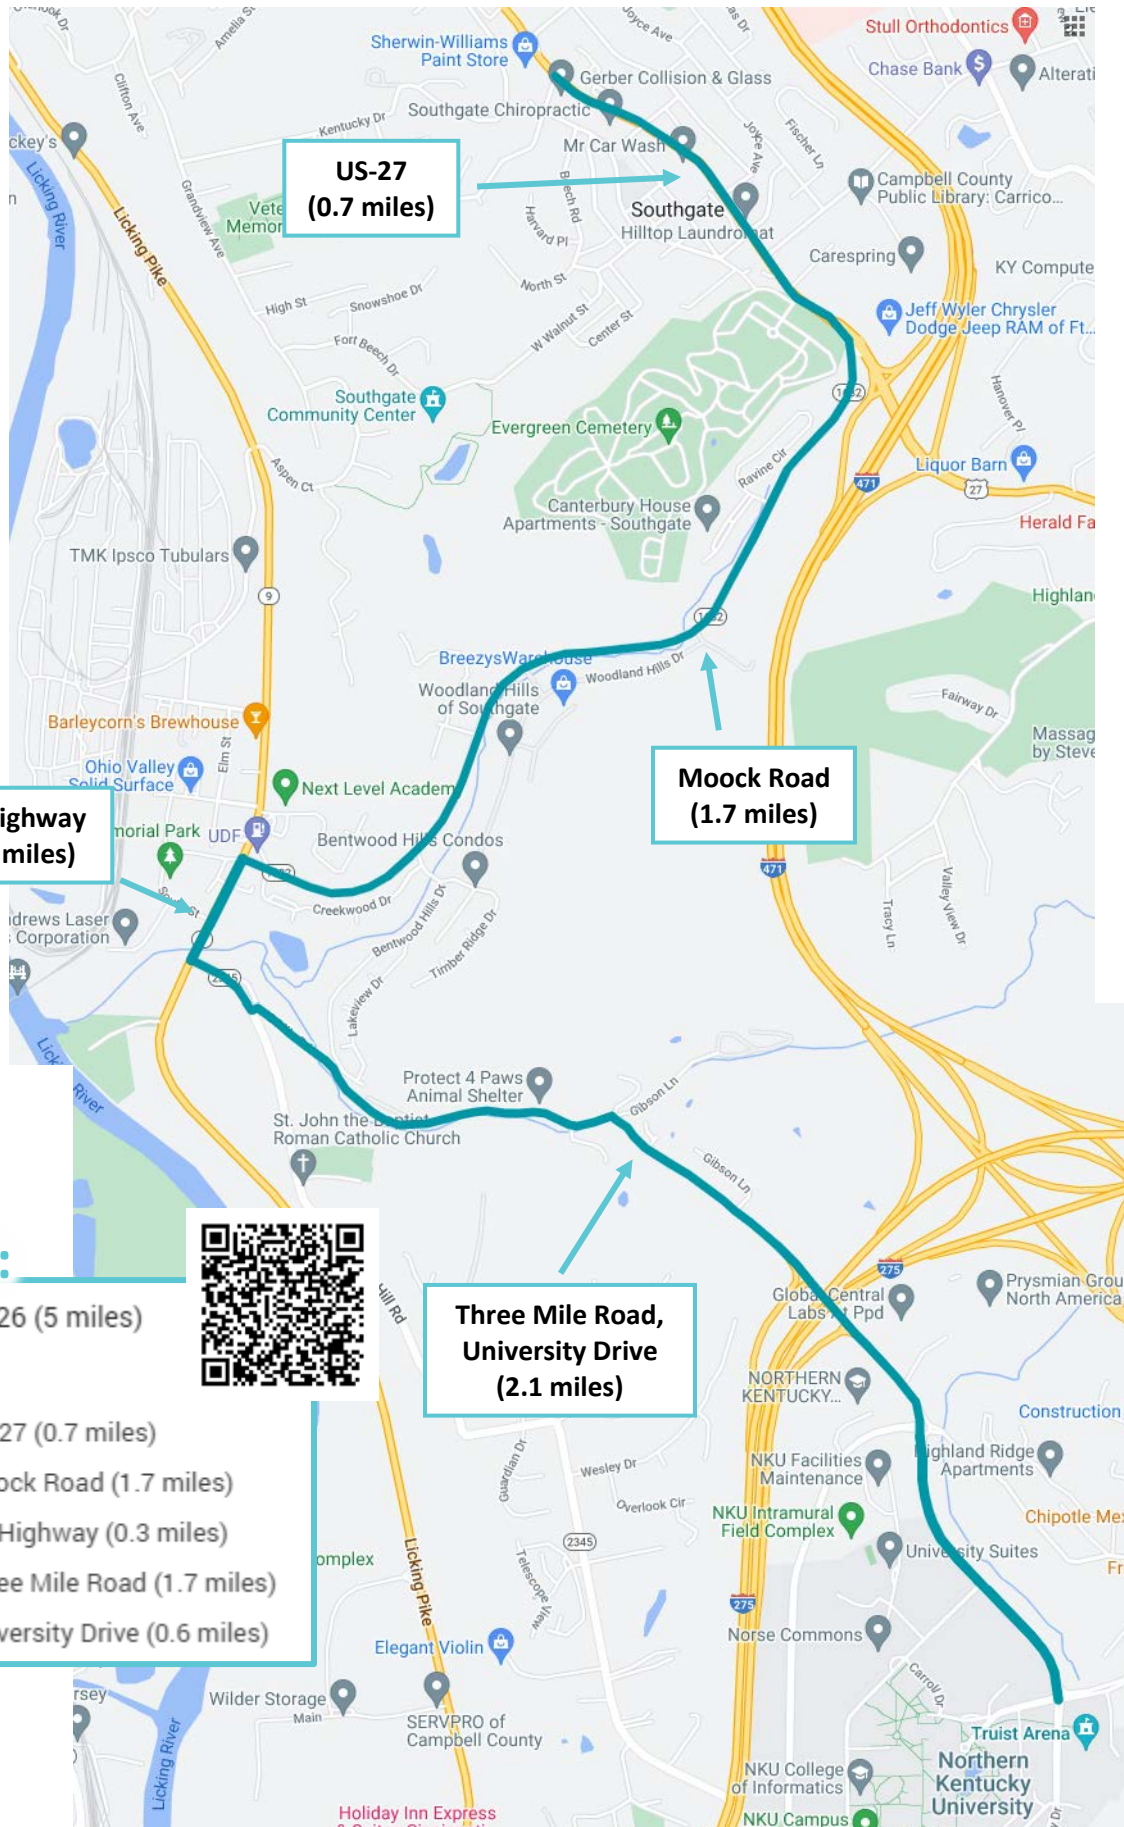

Campbell County Trash for Cash Route 26

**US-27
(0.7 miles)**

**Mook Road
(1.7 miles)**

**AA Highway
(0.3 miles)**

**Three Mile Road,
University Drive
(2.1 miles)**

KEY:

- ☒ Route 26 (5 miles)
- US-27 (0.7 miles)
- Mook Road (1.7 miles)
- AA Highway (0.3 miles)
- Three Mile Road (1.7 miles)
- University Drive (0.6 miles)