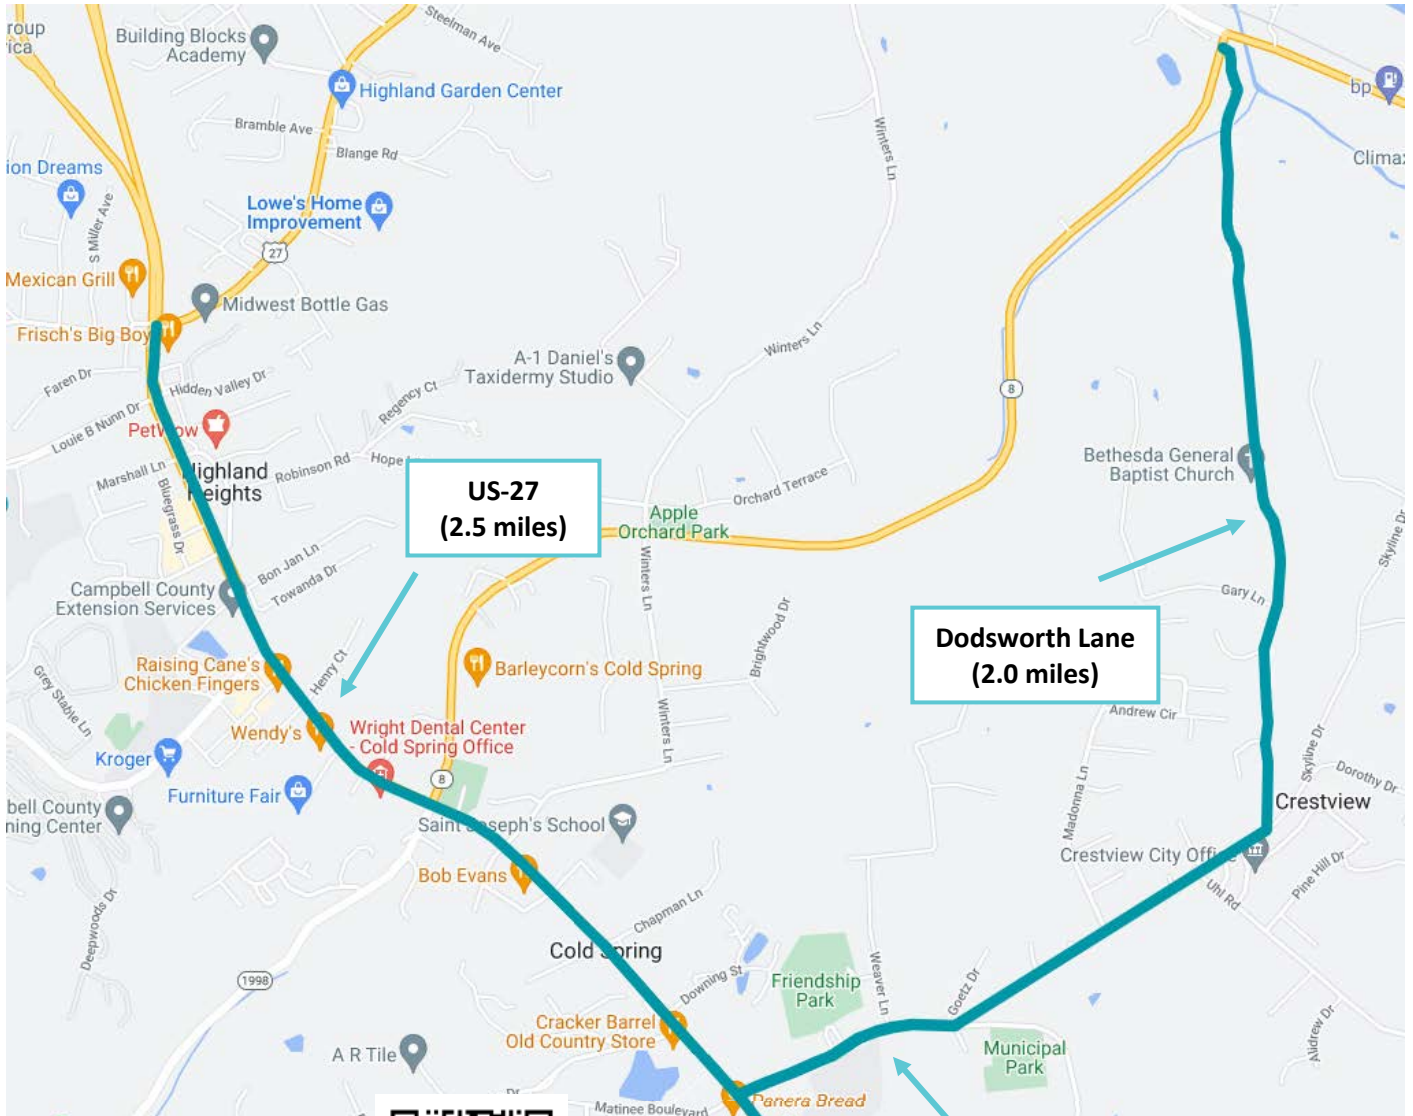

**US-27
(2.5 miles)**

**Dodsworth Lane
(2.0 miles)**

**E Alexandria Pike
(0.4 miles)**

KEY:

☒ Route 13 (5 miles)

Dodsworth Lane (2 miles)

E Alexandria Pike (0.4 miles)

US-27 (2.5 miles)