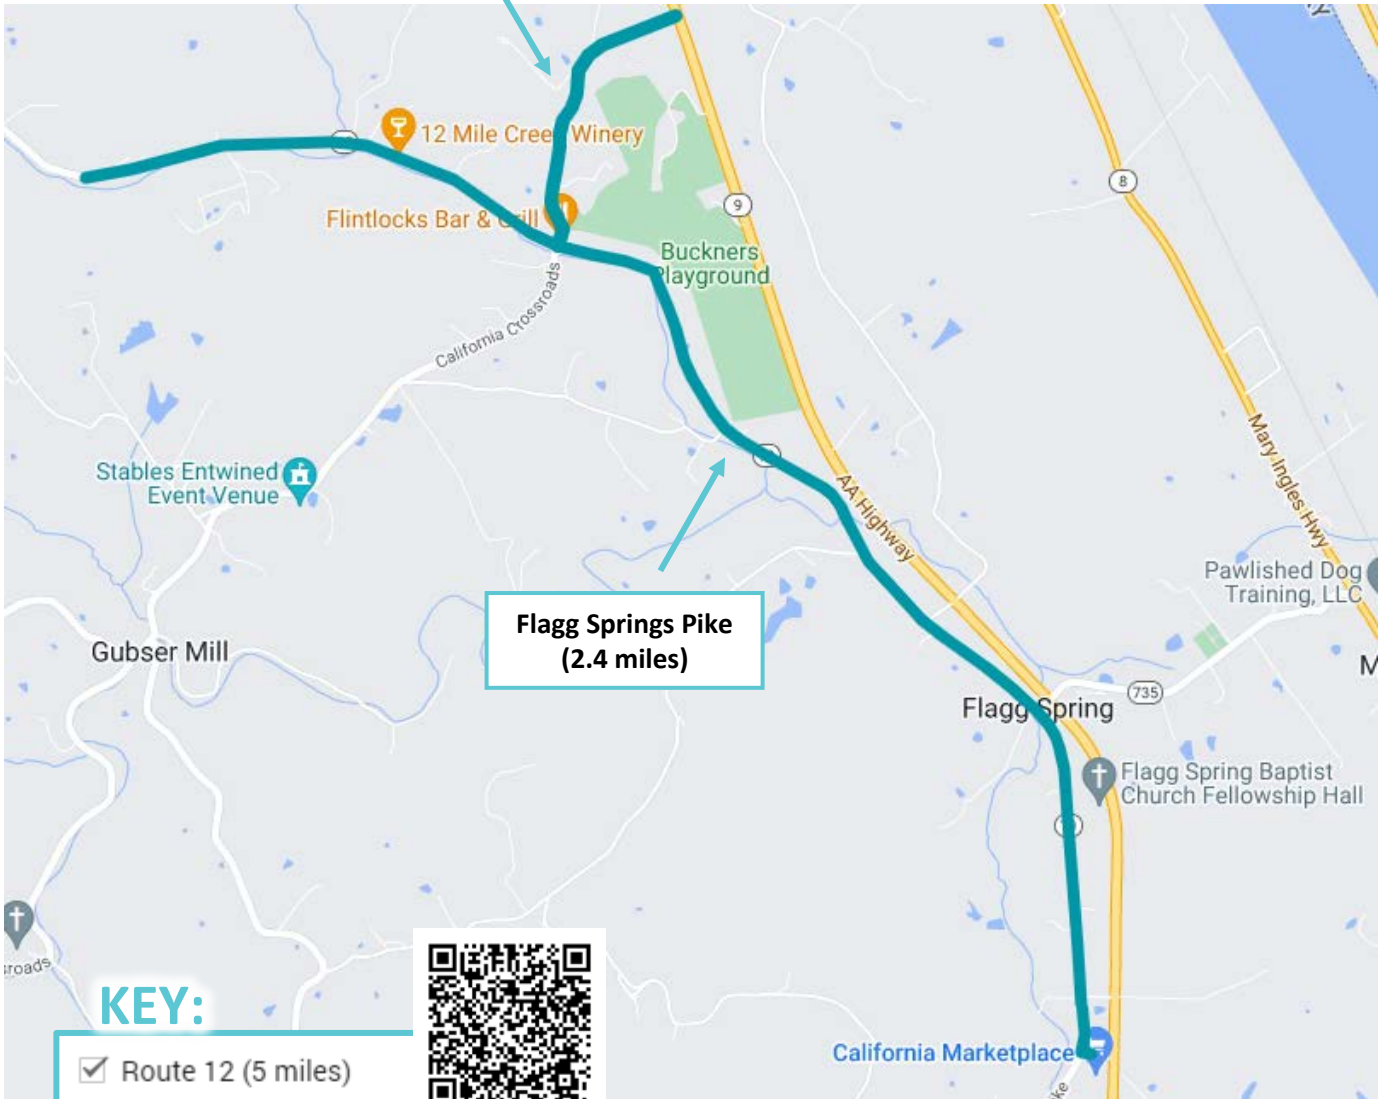

**5th Avenue
(0.4 miles)**

**Dayton Pike/Ft. Thomas Avenue
(1.5 miles)**

**6th Avenue
(0.7 miles)**

**Taylor Avenue
(0.6 miles)**

**Covert Run Pike
(1.6 miles)**

California Crossroads
(0.8 miles)

Flagg Springs Pike
(2.4 miles)

Route 13 (5 miles)

Dodsworth Lane (2 miles)

E Alexandria Pike (0.4 miles)

US-27 (2.5 miles)

KEY:

✓ Route 14 (5 miles)

- Industrial Road (2.2 miles)
- Dodsworth Lane (2 miles)
- Alexandria Pike (0.4 miles)
- US-27 (0.7 miles)