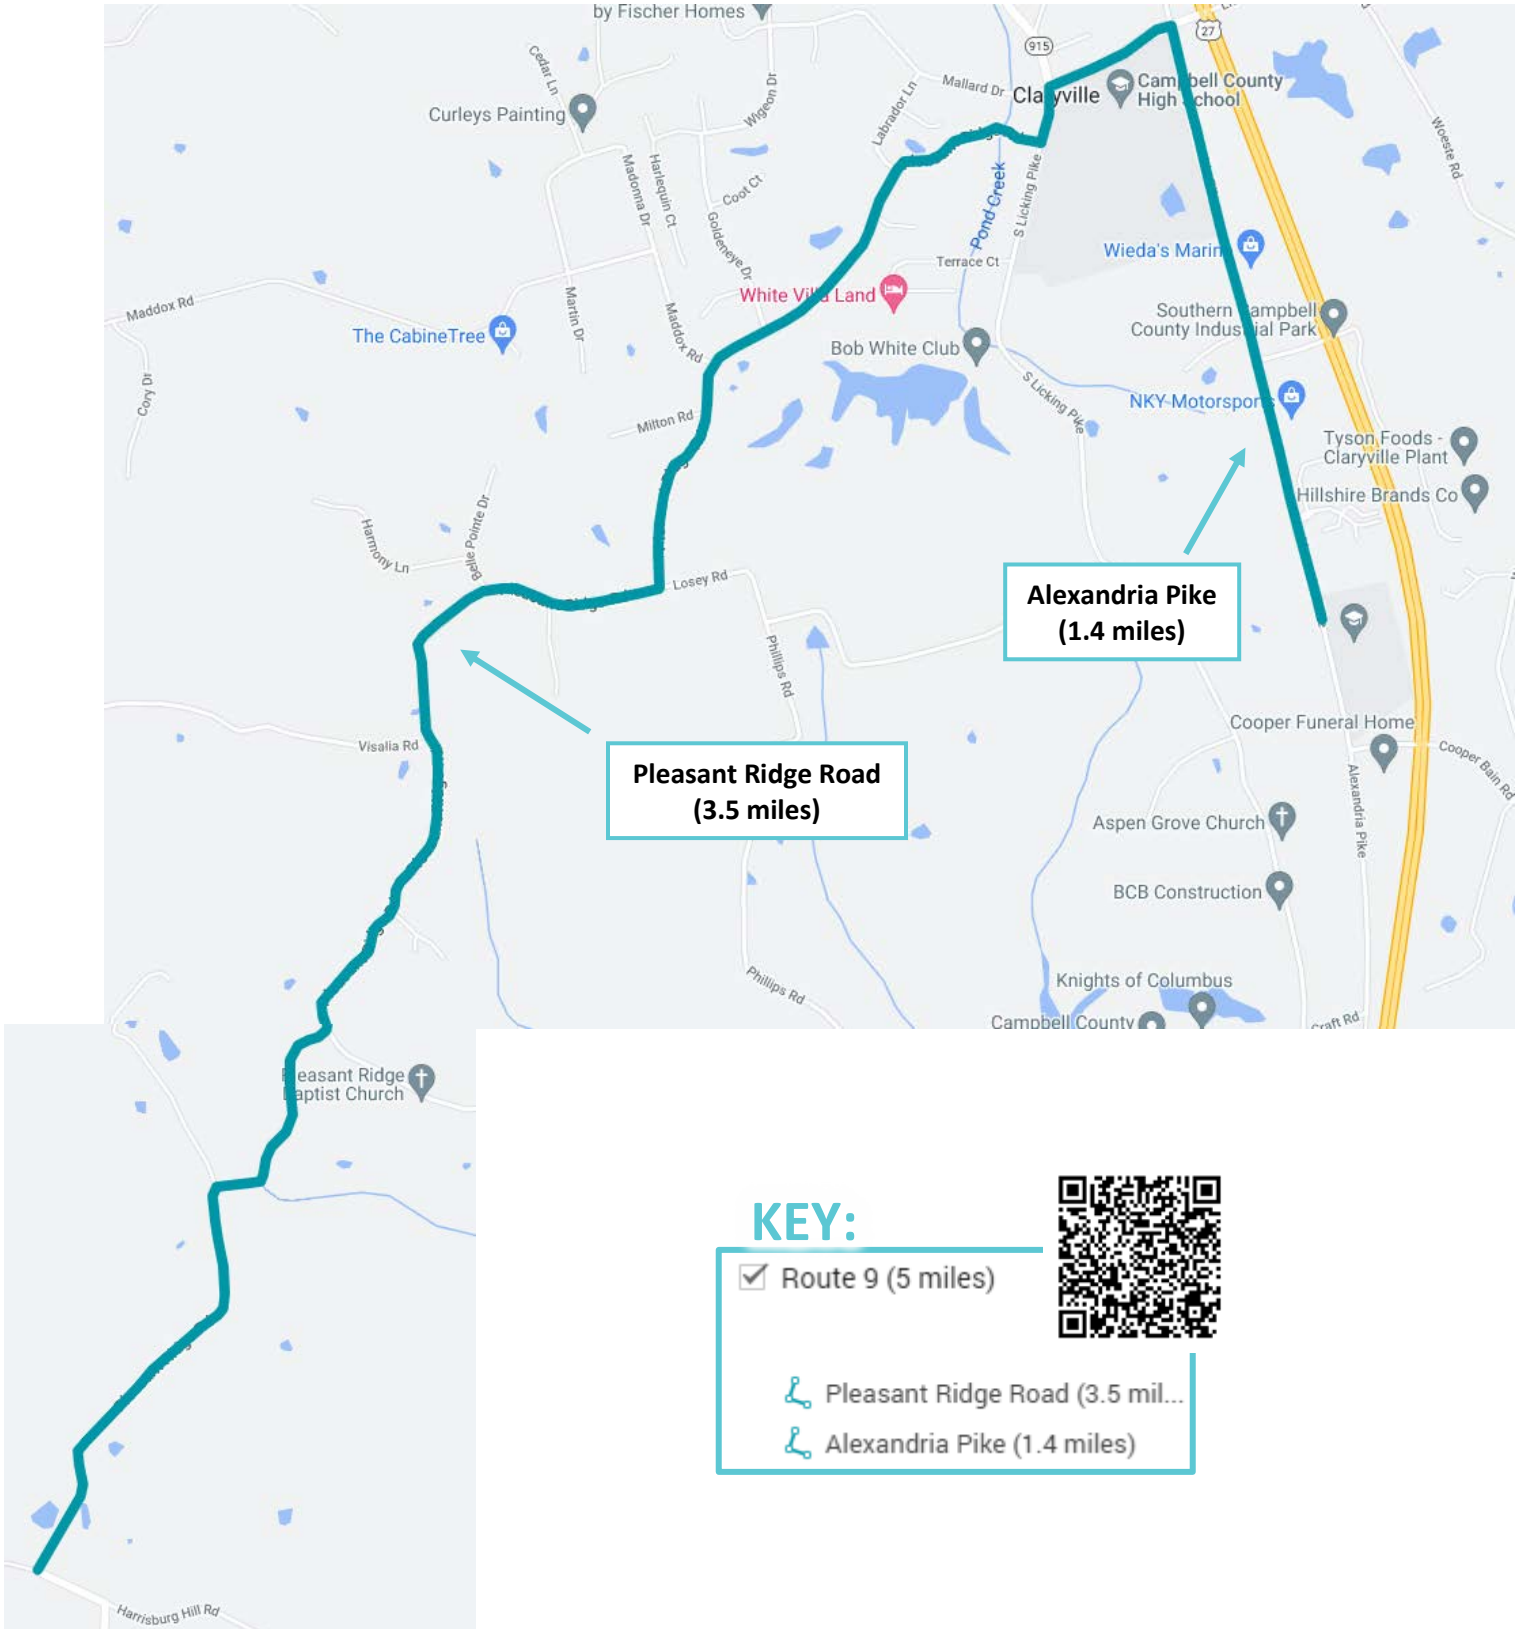

US-27 (0.6 miles)

KY-536 (0.9 miles)

S Licking Pike (3.3 miles)

Campbell County Trash for Cash Route 9

KEY:

Route 10 (5 miles)

US-27 (0.9 miles)

Poplar Ridge Road (2.5 miles)

Four Mile Road (1.3 miles)

KEY:

Route 11 (5 miles)

- Taylor Avenue (0.6 miles)
- 6th Avenue (0.7 miles)
- 5th Avenue (0.4 miles)
- Main Street (0.1 miles)
- Dayton Pike/Ft. Thomas Ave...
- Covert Run Pike (1.6 miles)

Route 13 (5 miles)

Dodsworth Lane (2 miles)

E Alexandria Pike (0.4 miles)

US-27 (2.5 miles)

KEY:

✓ Route 14 (5 miles)

- Industrial Road (2.2 miles)
- Dodsworth Lane (2 miles)
- Alexandria Pike (0.4 miles)
- US-27 (0.7 miles)

**Dayton Pike/Ft. Thomas Avenue
(2.0 miles)**

KEY:

Route 15 (5 miles)

- KY-8 (0.9 miles)
- Tower Hill Road (0.7 miles)
- Dayton Pike/Ft. Thomas Ave...
- 7th Avenue (0.2 miles)
- Clay Street (0.3 miles)
- DHS to LES (0.3 miles)