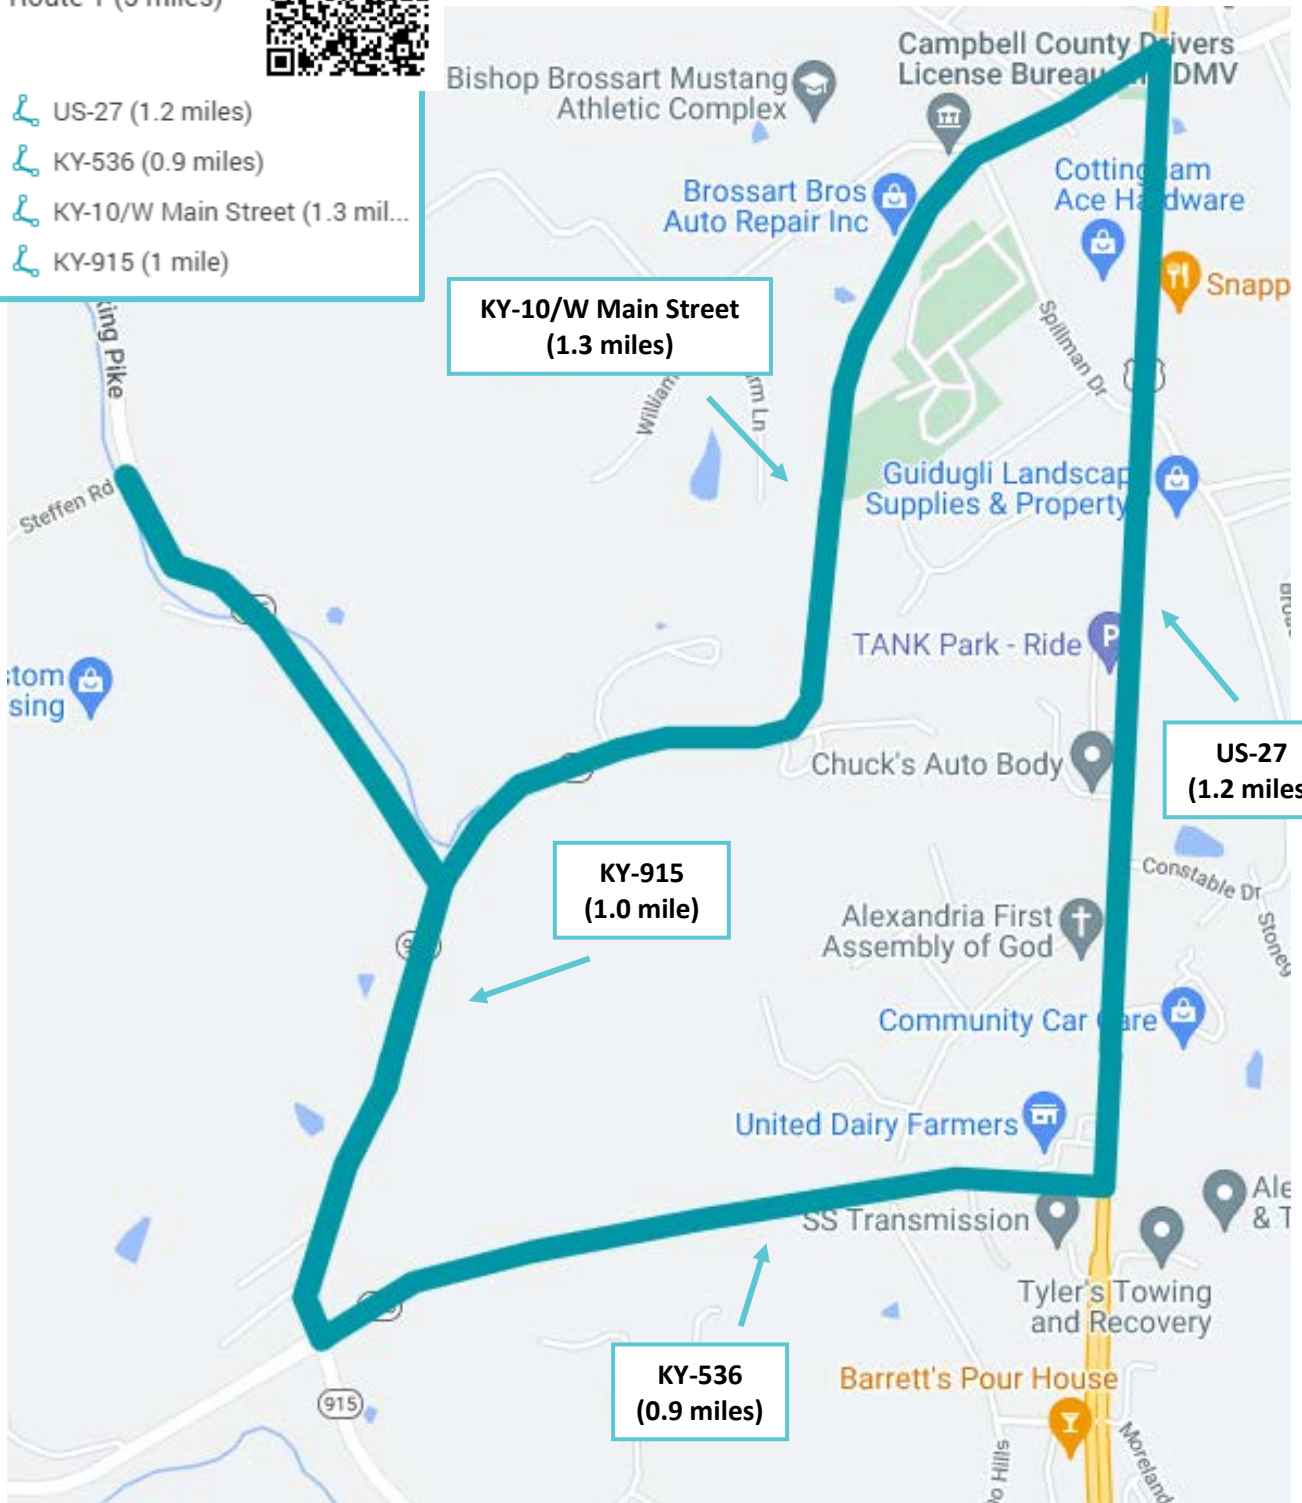

Trash for Cash Routes

Route Number	Route Name	City	Street Names/Description
1	Creektrace Road & W Main Street	Alexandria	US-27, KY-536, KY-915, KY-10/W Main Street
2	Licking Pike & Pleasant Ridge Road	Alexandria	Licking Pike, Losey Road, Pleasant Ridge Road, Alexandria Pike
3	Tollgate Road & US-27	Alexandria	W Low Gap Road, Tollgate Road, US-27
4	Tollgate Road	Alexandria	W Low Gap Road, Tollgate Road, Breckenridge Drive, Gilbert Ridge Road
5	Woeste & Lickert Road	Alexandria	Race Track Road, Woeste Road, Lickert Road
6	Mid US-27	Alexandria	US-27, Alexandria Pike
7	South Licking Pike	Alexandria	US-27, KY-536, S Licking Pike
8	Creektrace Road & Licking Pike	Alexandria	Licking Pike, KY-536
9	Pleasant Ridge Road & Alexandria Pike	Alexandria	Pleasant Ridge Road, Alexandria Pike
10	Poplar Ridge Road & Four Mile Road	Alexandria/ Melbourne	US-27, Poplar Ridge Road, Four Mile Road
11	Covert Run & Dayton Pike Loop	Bellevue/Dayton	Taylor Avenue, 6th Avenue, 5th Avenue, Main Street, Dayton Pike/Ft. Thomas Avenue, Covert Run Pike
12	Flagg Springs Pike	California	California Crossroads, Flagg Springs Pike
13	Dodsworth Lane & US-27	Highland Heights/Cold Spring/ Melbourne	Dodsworth Lane, E Alexandria Pike, US-27
14	Industrial Road & Dodsworth Lane	Cold Spring/Crestview/ Silver Grove	Industrial Road, Dodsworth Lane, Alexandria Pike, US-27
15	Dayton Pike & KY-8	Dayton/Ft. Thomas	KY-8, Tower Hill Road, Dayton Pike/Ft. Thomas Avenue, 7th Avenue, Clay Street, DHS to LES
16	Bellevue-Dayton Track	Bellevue/Dayton	Grandview Avenue, Washington Avenue, 6th Avenue, Greendevil Lane to 3rd Avenue, 2nd Avenue, 3rd Avenue to Kenton Street, Main Street, 7th Avenue, Dayton Pike, Chateau Ridge to Poplar Street, Ward Avenue
17	Grants Lick Loop	Alexandria	Kenton Station Road, Pleasant Ridge Road, Boone Smith Road
18	NKU Loop	Highland Heights	Sunset Drive/Norse Boulevard, US-27, Johns Hill Road, Martha Layne Collins, University Drive, Louie B Nunn/Carroll Drive, Kenton Drive
19	Nine Mile & Eight Mile Road	Melbourne	KY-8, Nine Mile Road, Four Mile Road, Eight Mile Road
20	Fender & Ten Mile Road	Melbourne	Ten Mile Road, Stonehouse Road, Fender Road, Kohls Road
21	Newport Loop	Newport	Lowell Street, 3rd Street, Linden Avenue, 8th Street, Monroe Street, 10th Street, Pavilion Parkway, Carothers Road, Monmouth Street, 11th Street
22	Memorial Parkway	Woodlawn/ Ft. Thomas	Memorial Parkway/Ft. Thomas Avenue, Cochran Avenue, River Road
23	North US-27	Southgate/ Highland Heights	US-27
24	Mary Ingles Highway	Silver Grove/ Melbourne	KY-8
25	AA Highway & US-27	Wilder/Newport/ Southgate	Liberty Street, W 12th Street, AA Highway, Mook Road, US-27
26	Mook & Three Mile Road	Southgate/Wilder/ Highland Heights	US-27, Mook Road, AA Highway, Three Mile Road, University Drive

Campbell County Trash for Cash Route 1

KEY:

☒ Route 1 (5 miles)

US-27 (1.2 miles)

KY-536 (0.9 miles)

KY-10/W Main Street (1.3 miles)

KY-915 (1 mile)