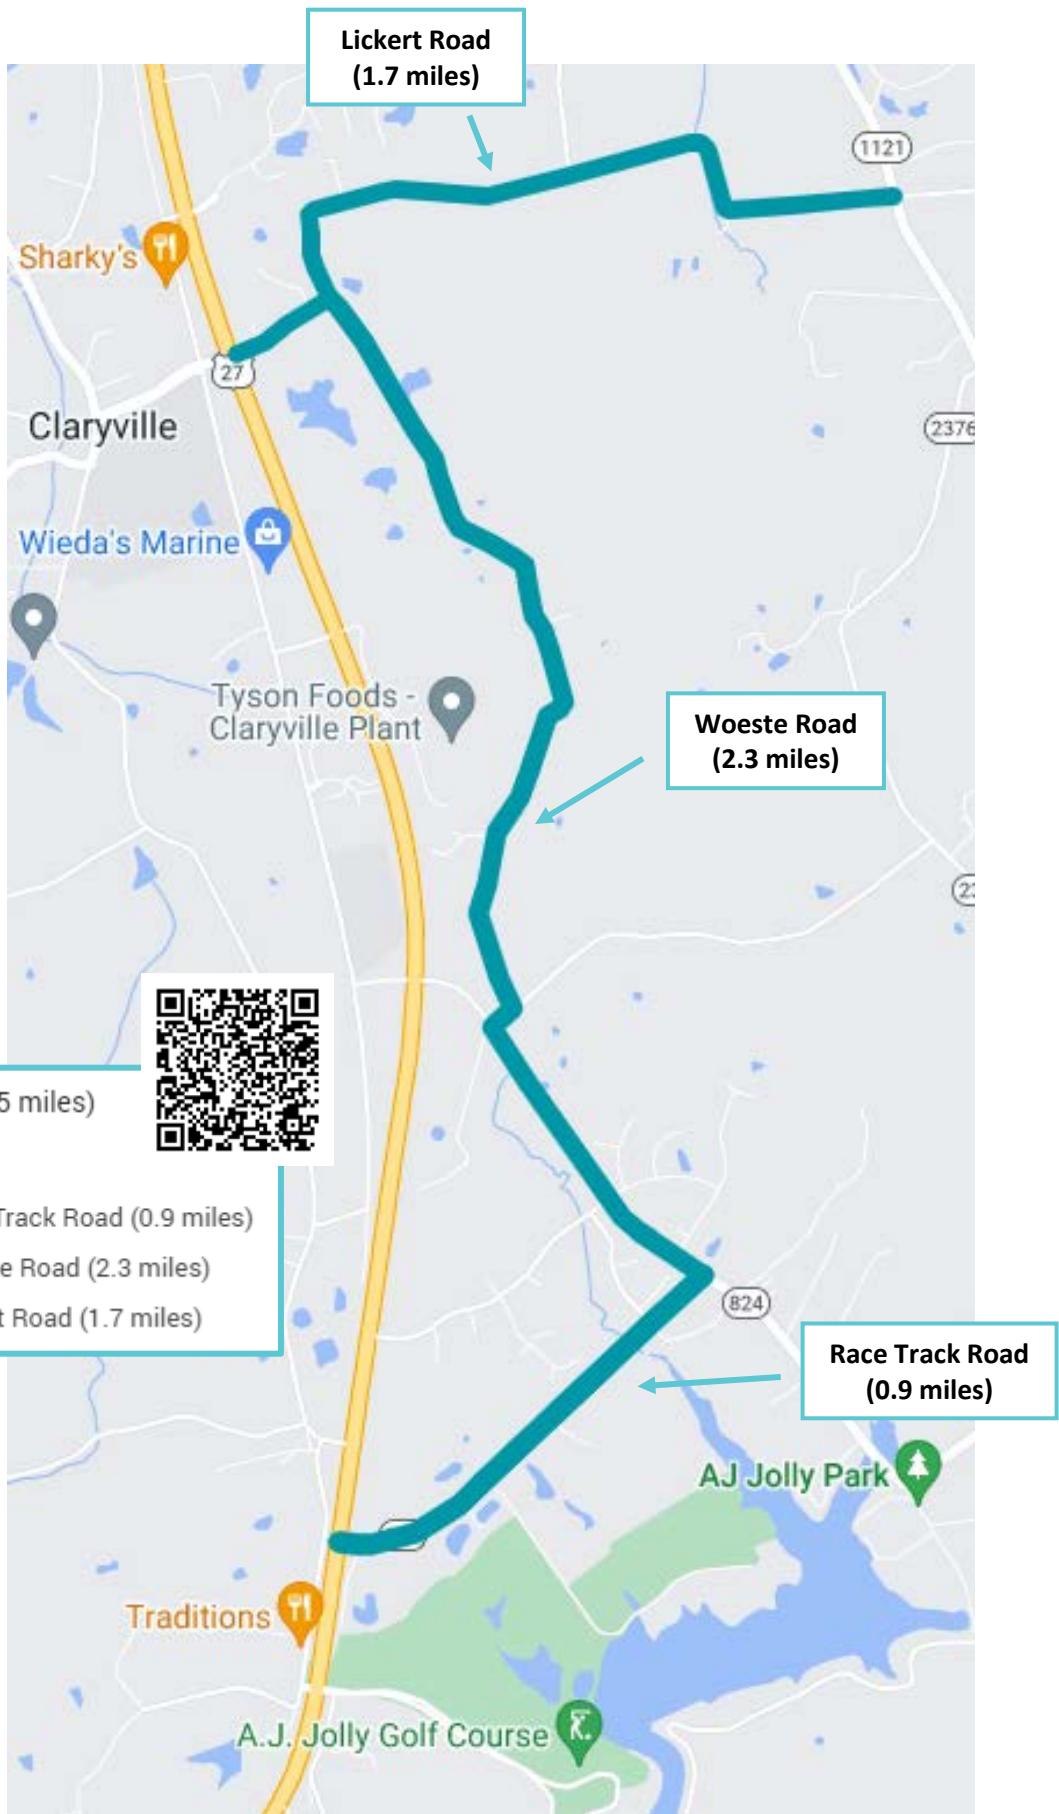

Campbell County Trash for Cash Route 5