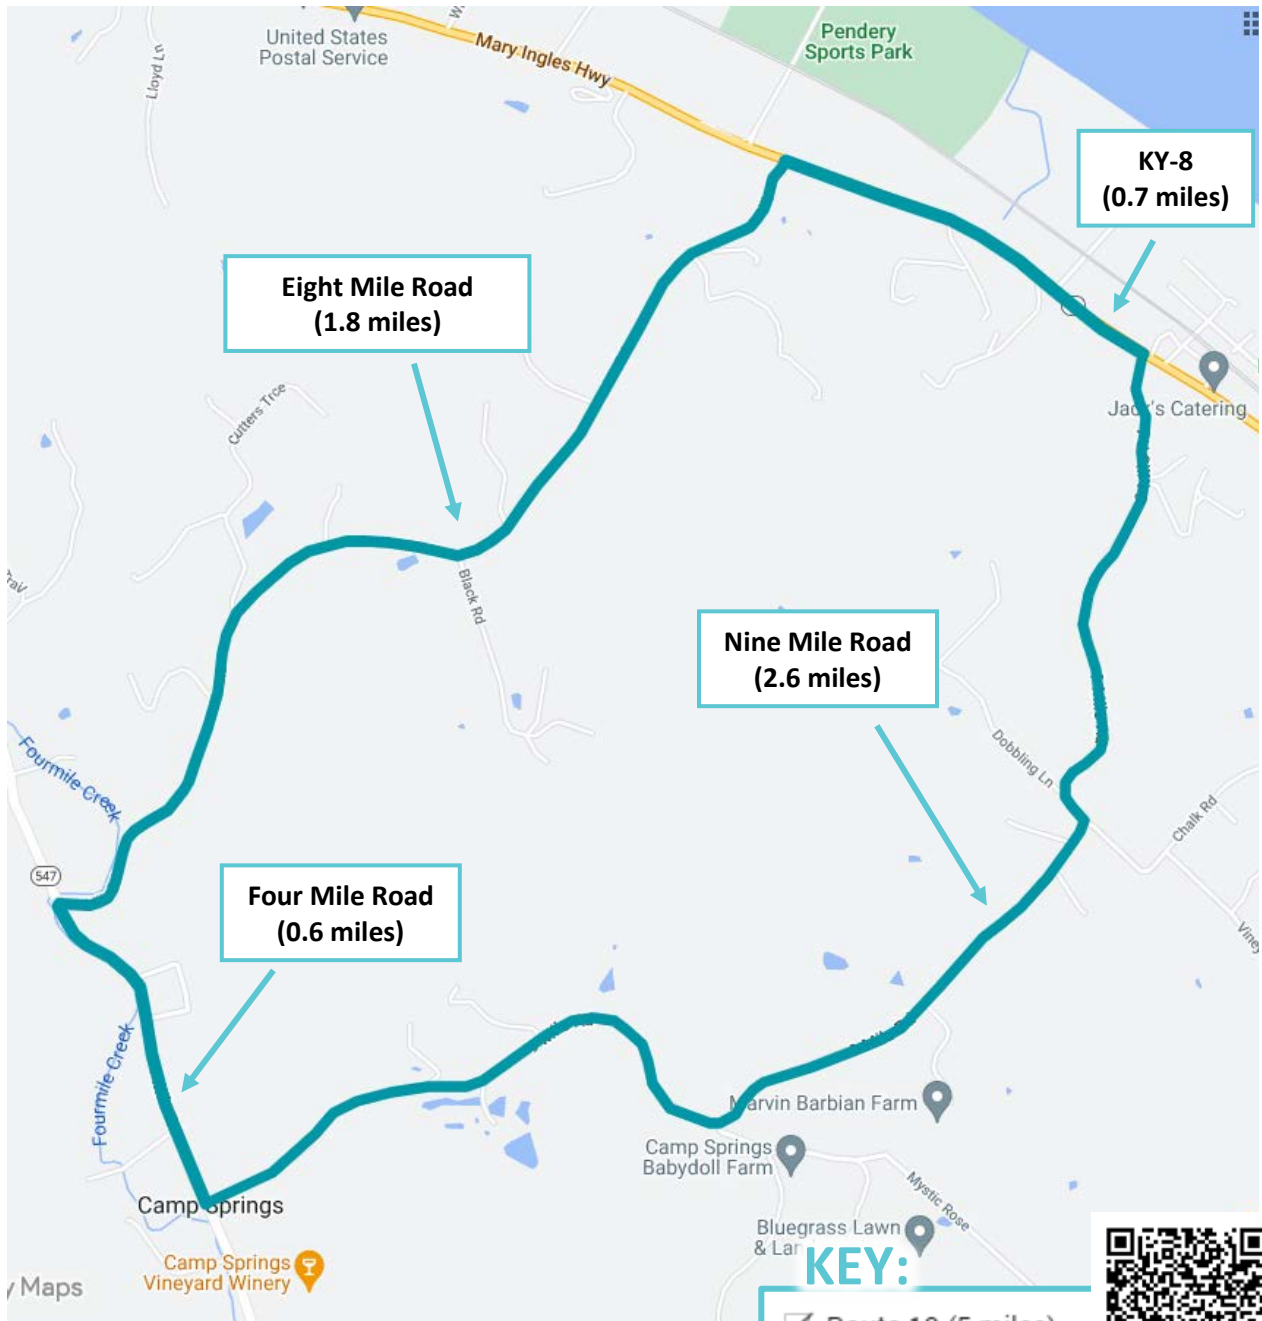

Campbell County Trash for Cash Route 19

KEY:

- ☒ Route 19 (5 miles)
- KY-8 (0.7 miles)
- Nine Mile Road (2.6 miles)
- Four Mile Road (0.6 miles)
- Eight Mile Road (1.8 miles)