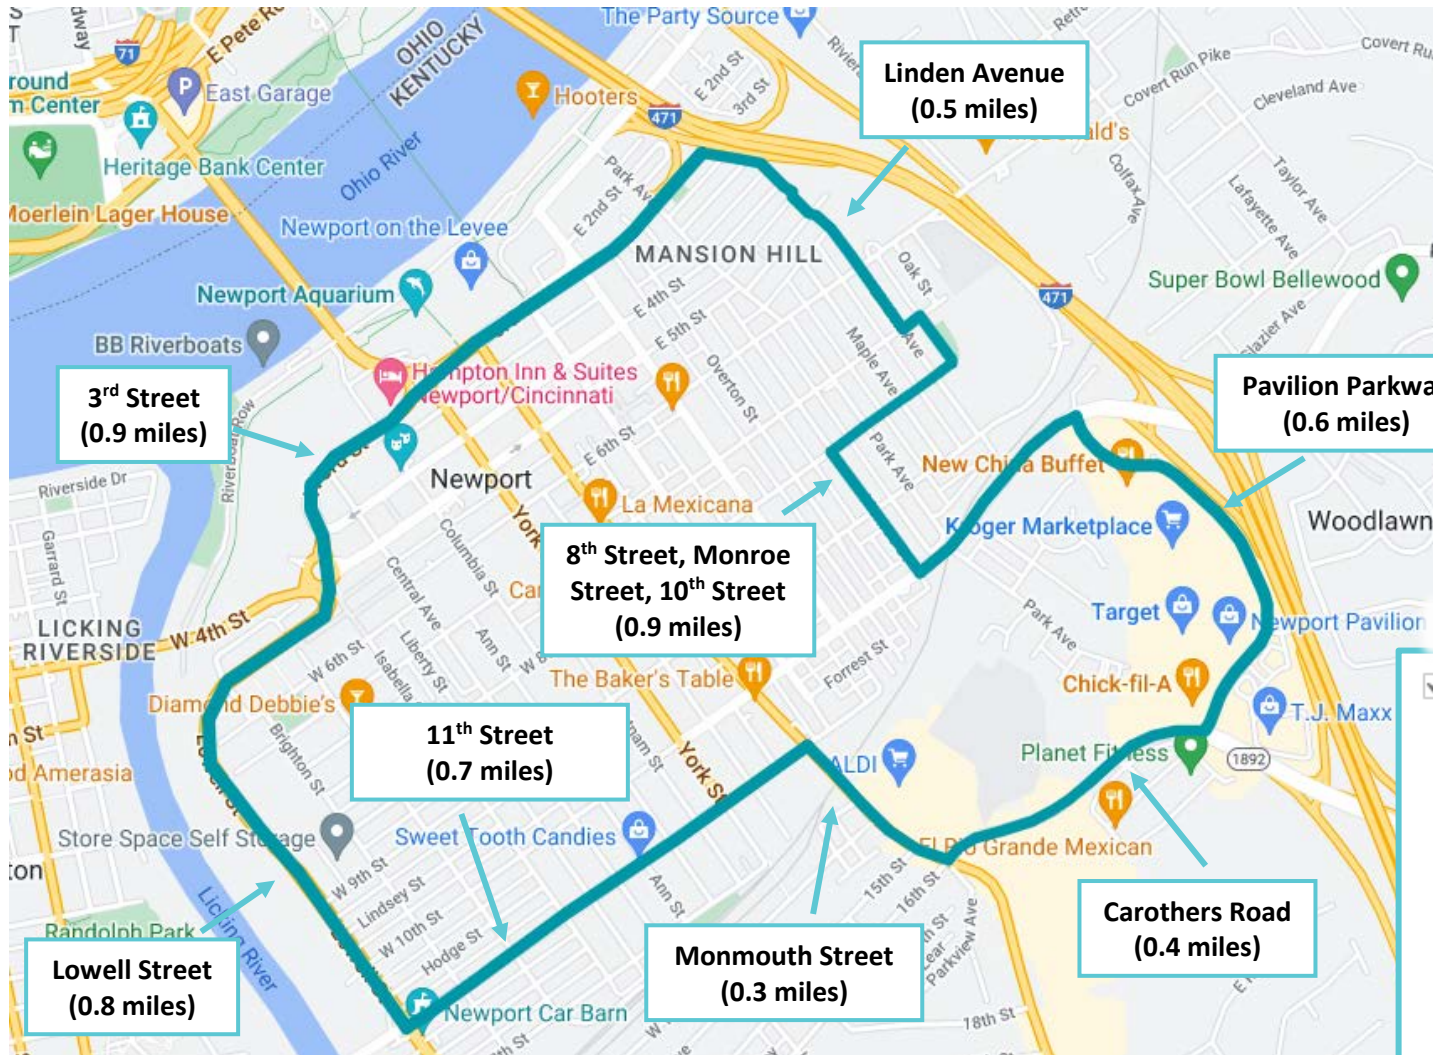

KEY:

- ☒ Route 21 (5 miles)
- Lowell Street (0.8 miles)
- 3rd Street (0.9 miles)
- Linden Avenue (0.5 miles)
- Pavilion Parkway (0.6 miles)
- Carothers Road (0.4 miles)
- Monmouth Street (0.3 miles)
- 11th Street (0.7 miles)