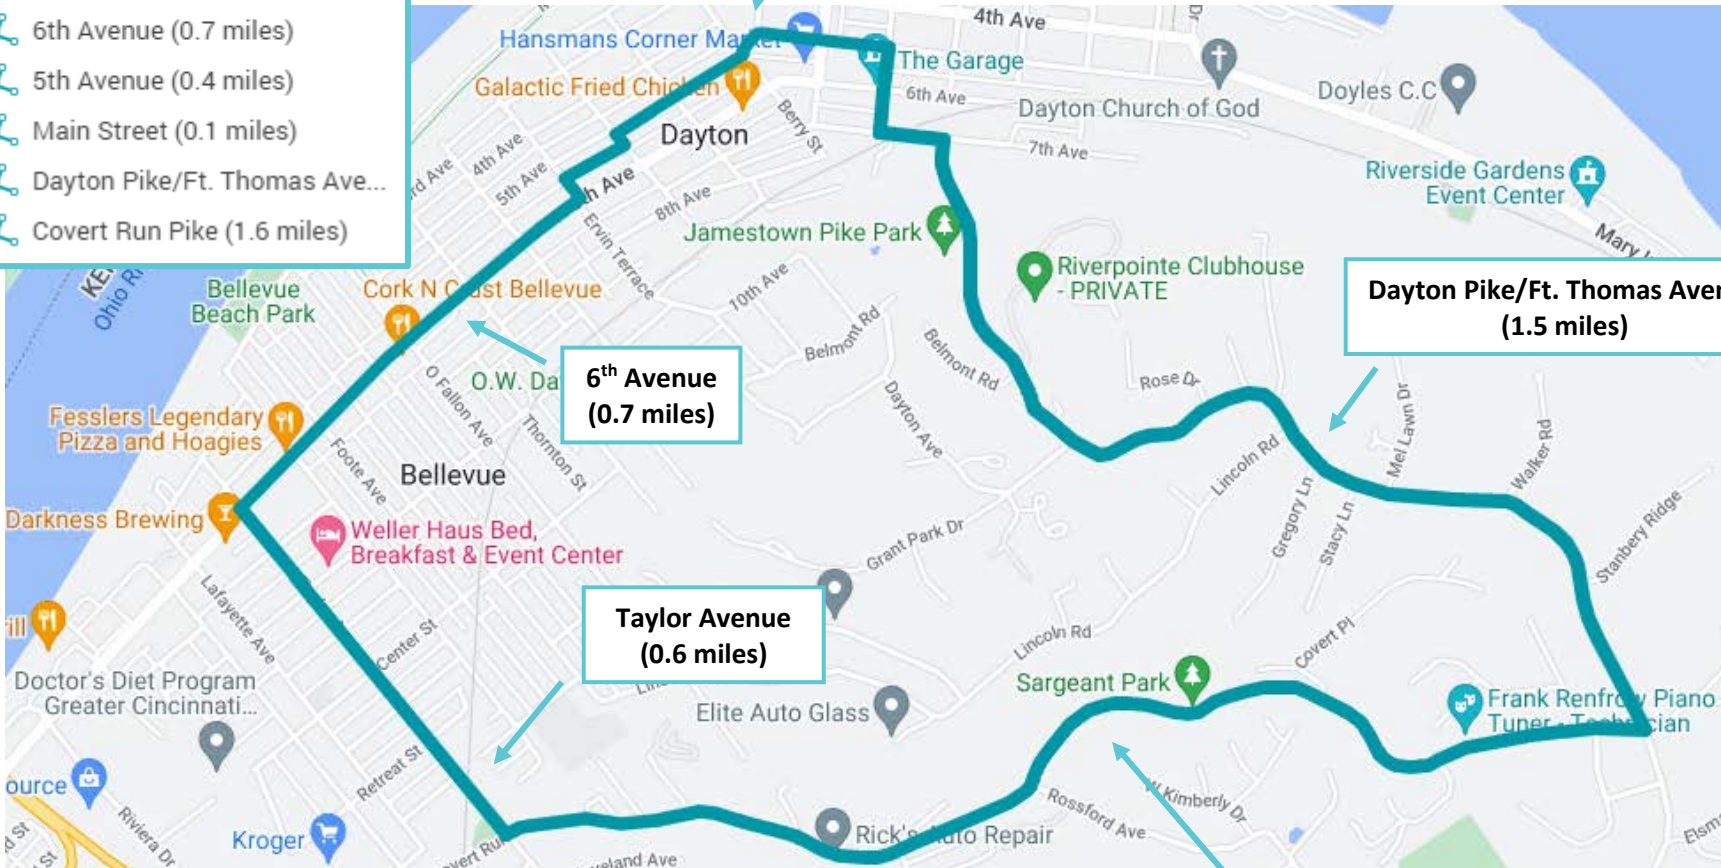

Four Mile Road (1.3 miles)

KEY:

Route 11 (5 miles)

- Taylor Avenue (0.6 miles)
- 6th Avenue (0.7 miles)
- 5th Avenue (0.4 miles)
- Main Street (0.1 miles)
- Dayton Pike/Ft. Thomas Ave...
- Covert Run Pike (1.6 miles)

**5th Avenue
(0.4 miles)**

**Dayton Pike/Ft. Thomas Avenue
(1.5 miles)**

**6th Avenue
(0.7 miles)**

**Taylor Avenue
(0.6 miles)**

**Covert Run Pike
(1.6 miles)**

California Crossroads
(0.8 miles)

Flagg Springs Pike
(2.4 miles)

**Dayton Pike/Ft. Thomas Avenue
(2.0 miles)**

KEY:

Route 15 (5 miles)

- KY-8 (0.9 miles)
- Tower Hill Road (0.7 miles)
- Dayton Pike/Ft. Thomas Ave...
- 7th Avenue (0.2 miles)
- Clay Street (0.3 miles)
- DHS to LES (0.3 miles)

Campbell County Trash for Cash Route 20

KEY:

- Route 21 (5 miles)
- Lowell Street (0.8 miles)
- 3rd Street (0.9 miles)
- Linden Avenue (0.5 miles)
- Pavilion Parkway (0.6 miles)
- Carothers Road (0.4 miles)
- Monmouth Street (0.3 miles)
- 11th Street (0.7 miles)